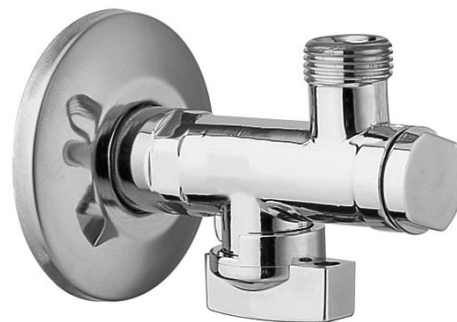

Angle Valve 1/2"x 3/8", chrome

Order code: 2020CR

Basic information

Brand: Sapho
Series: ANTEA

Properties

Colour: Chrome
Material: Brass
Thread size: 1/2"x3/8"
Equipment: With filter
Weight / Piece: 0.27 kg
Packaging: 1 Piece
Warranty: 2 years