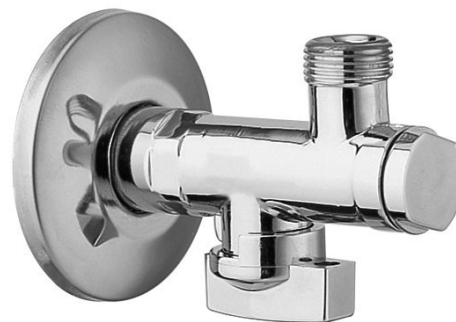

## Angle Valve 1/2"x 3/8", chrome

Order code: 2020CR

### Basic information

Brand: Sapho  
Series: ANTEA

### Properties

Colour: Chrome  
Material: Brass  
Thread size: 1/2"x3/8"  
Equipment: With filter  
Weight / Piece: 0.27 kg  
Packaging: 1 Piece  
Warranty: 2 years

Technical sheet