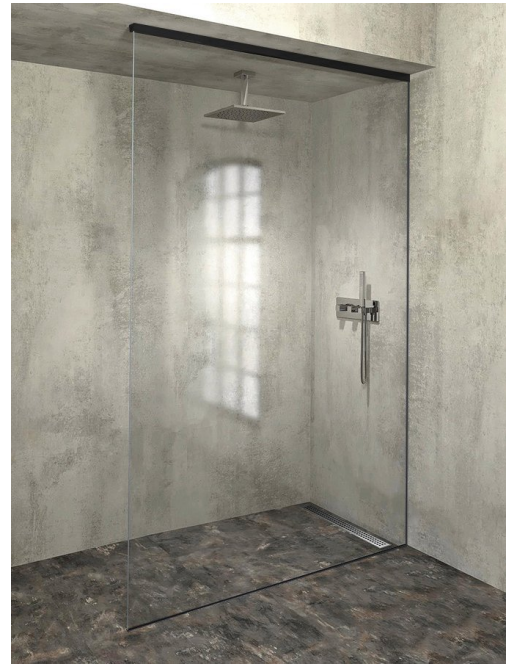

**ARCHITEX glass fixing kit, floor-wall-ceiling, 1610x2600mm, black matt**

**Order code:** AL2616B

**Size**

**Depth:** 1600 mm

**Properties**

**Warranty:** 2 years

**Technical sheet**