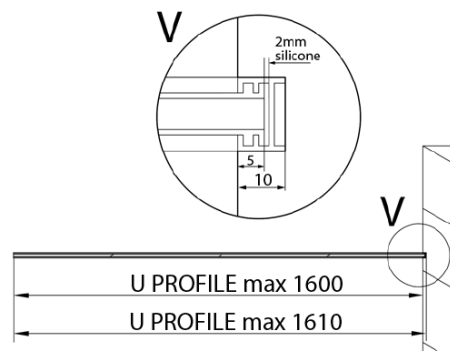

**ARCHITEX glass fixing kit, floor-wall-ceiling,
1610x2600mm, polished aluminium**

Order code: AL2616

Basic information

Brand: Polysan
Series: ARCHITEX

Size

Width: 1610 mm

Properties

Profile colour: Chrome - polished aluminium
Shape: Single-wall fixed screen
Glass thickness: 8 mm
Weight / Piece: 0.085 kg
Packaging: 1 Piece
Warranty: 2 years

Technical sheet

U PROFILE 1610 mm → GLASS L = 1605 mm
 U PROFILE 2600 mm → GLASS H = 2590 mm