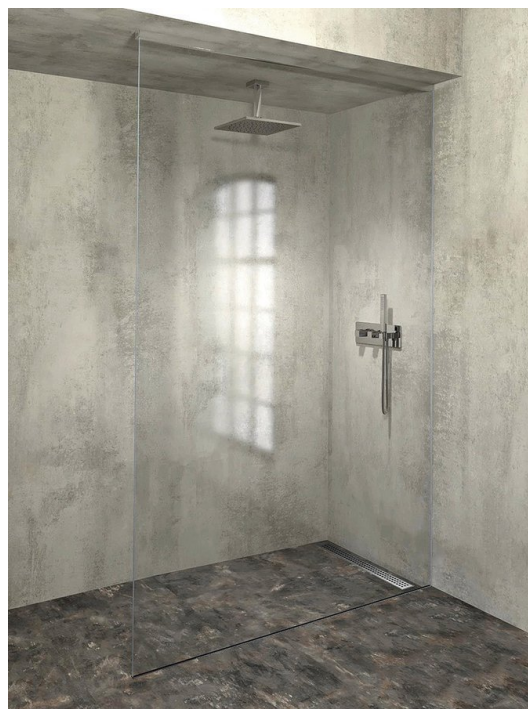

**ARCHITEX glass fixing kit, floor-wall-ceiling,
1610x2600mm, polished aluminium**

Order code: AL2616

Basic information

Brand: Polysan
Series: ARCHITEX

Size

Width: 1610 mm

Properties

Profile colour: Chrome - polished aluminium
Shape: Single-wall fixed screen
Glass thickness: 8 mm
Weight / Piece: 0.085 kg
Packaging: 1 Piece
Warranty: 2 years

Technical sheet

U PROFILE 1610 mm → GLASS L = 1605 mm
 U PROFILE 2600 mm → GLASS H = 2590 mm