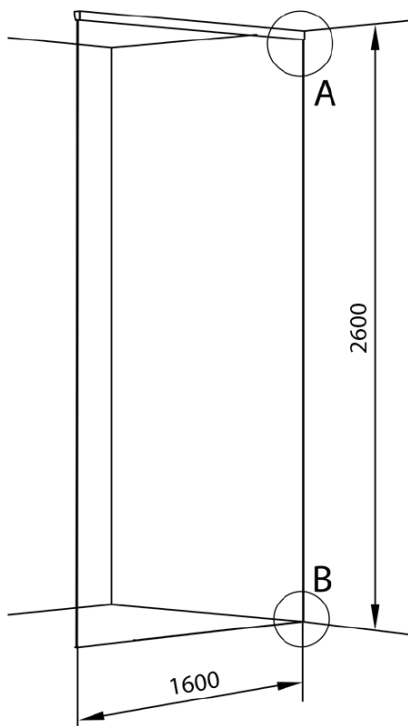

**ARCHITEX glass fixing kit, floor-wall-ceiling,
1610x2600mm, polished aluminium**

Order code: AL2616

Basic information

Brand: Polysan
Series: ARCHITEX

Size

Width: 1610 mm

Properties

Profile colour: Chrome - polished aluminium
Shape: Single-wall fixed screen
Glass thickness: 8 mm
Weight / Piece: 0.085 kg
Packaging: 1 Piece
Warranty: 2 years

Technical sheet

U PROFILE 1610 mm → GLASS L = 1605 mm
 U PROFILE 2600 mm → GLASS H = 2590 mm