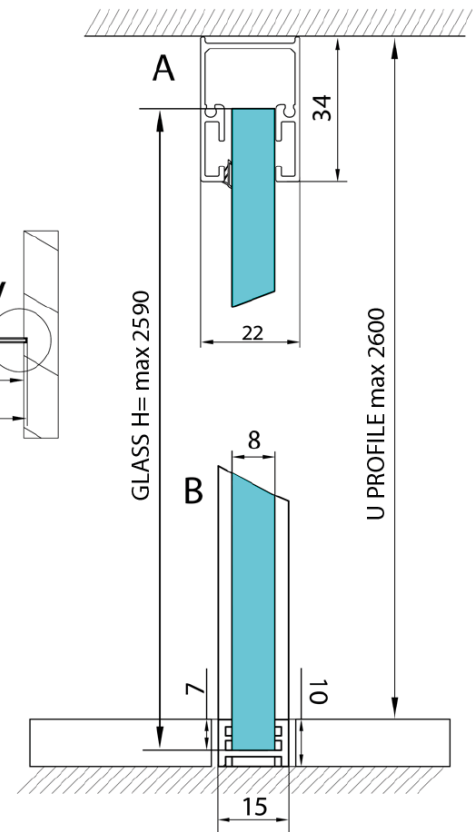

**ARCHITEX glass fixing kit, floor-wall-ceiling,
1610x2600mm, polished aluminium**

Order code: AL2616

Basic information

Brand: Polysan
Series: ARCHITEX

Size

Width: 1610 mm

Properties

Profile colour: Chrome - polished aluminium
Shape: Single-wall fixed screen
Glass thickness: 8 mm
Weight / Piece: 0.085 kg
Packaging: 1 Piece
Warranty: 2 years

Technical sheet

U PROFILE 1610 mm → GLASS L = 1605 mm
 U PROFILE 2600 mm → GLASS H = 2590 mm