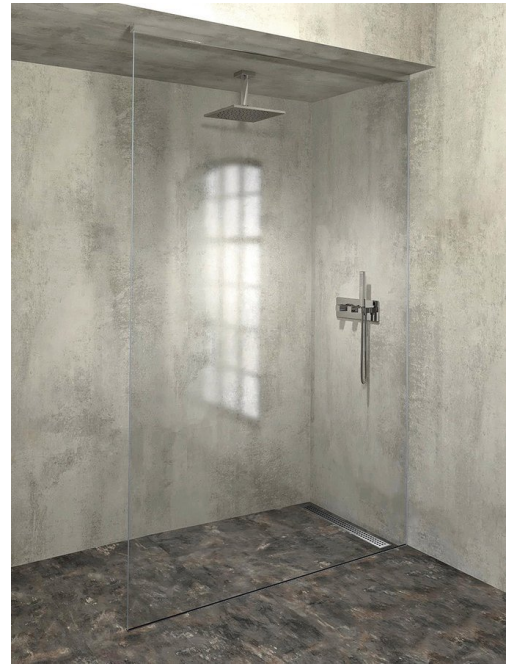

ARCHITEX glass fixing kit, floor-wall-ceiling, 1610x2600mm, polished aluminium

Order code: AL2616

Size

Depth: 1600 mm

Properties

Warranty: 2 years

Technical sheet