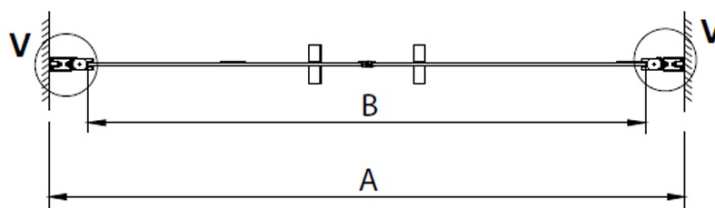

Technical sheet

GN4380/GN4390/GN4310/GN4311/GN4312