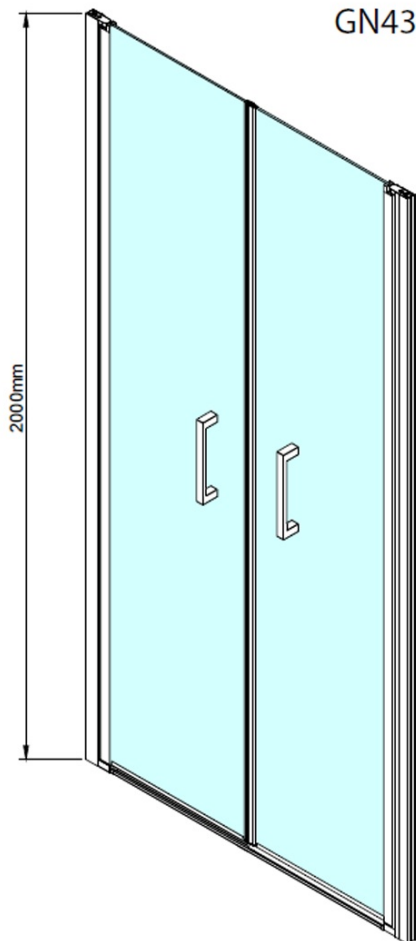

Technical sheet

GN4380/GN4390/GN4310/GN4311/GN4312