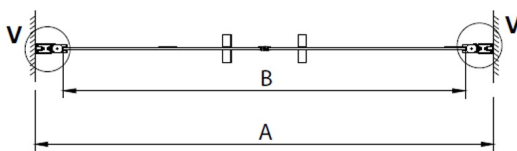

LORO double shower door 1200mm, clear glass

Order code: GN4312

Size

Width: 1200 mm
Height: 2000 mm

Properties

Warranty: 3 years

Technical sheet

GN4380/GN4390/GN4310/GN4311/GN4312