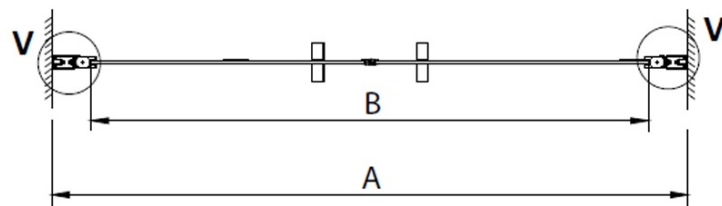

LORO double shower door 1100mm, clear glass

Order code: GN4311

Basic information

Brand: Gelco

Series: LORO

Size

Width: 1100 mm

Height: 2000 mm

Properties

Profile colour: Chrome - polished aluminum

Shape: Alcove door

Type of opening: Double pivot door

Opening width: 950 mm

Glass colour: TRANSPARENT glass

Glass finish: Coated glass

Glass thickness: 6 mm

Installation width from: 1080 mm

Installation width up to: 1120 mm

Properties: Frameless design, Opening outside and inside

Weight / Piece: 26.0 kg

Packaging: 1 Piece

Warranty: 3 years

Technical sheet

GN4380/GN4390/GN4310/GN4311/GN4312