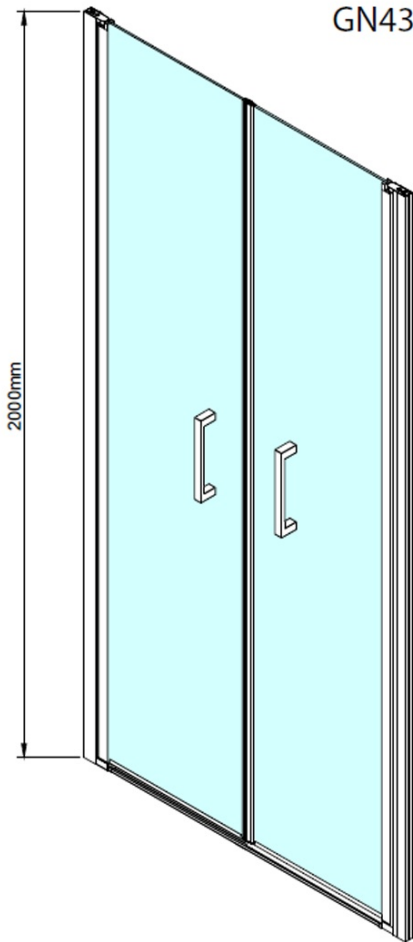

LORO double shower door 1100mm, clear glass

Order code: GN4311

Basic information

Brand: Gelco

Series: LORO

Size

Width: 1100 mm

Height: 2000 mm

Properties

Profile colour: Chrome - polished aluminum

Shape: Alcove door

Type of opening: Double pivot door

Opening width: 950 mm

Glass colour: TRANSPARENT glass

Glass finish: Coated glass

Glass thickness: 6 mm

Installation width from: 1080 mm

Installation width up to: 1120 mm

Properties: Frameless design, Opening outside and inside

Weight / Piece: 26.0 kg

Packaging: 1 Piece

Warranty: 3 years

Technical sheet

GN4380/GN4390/GN4310/GN4311/GN4312

Model	A	B
GN4380	780-820	650
GN4390	880-920	750
GN4310	980-1020	850
GN4311	1080-1120	950
GN4312	1180-1220	1050