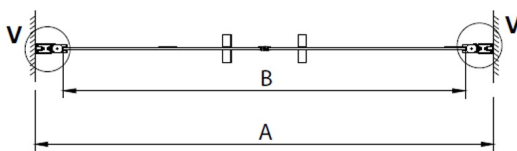

LORO double shower door 1100mm, clear glass

Order code: GN4311

Size

Width: 1100 mm
Height: 2000 mm

Properties

Warranty: 3 years

Technical sheet

GN4380/GN4390/GN4310/GN4311/GN4312