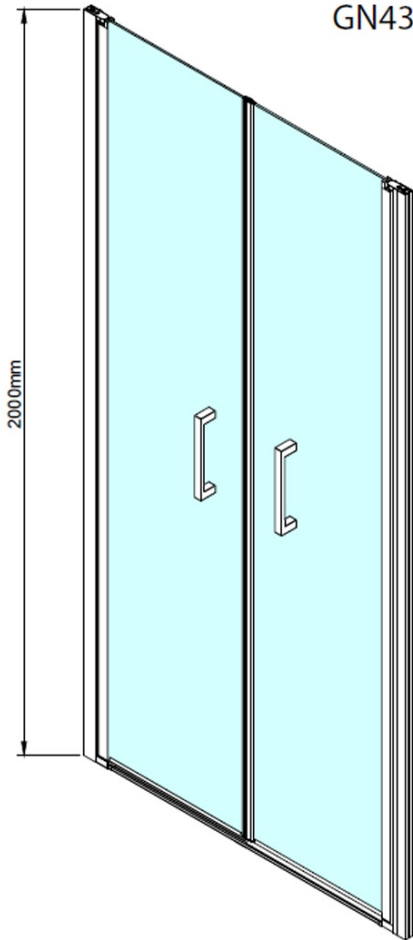

Order code: GN4310

Basic information

Brand: Gelco

Series: LORO

Size

Width: 1000 mm

Height: 2000 mm

Properties

Profile colour: Chrome - polished aluminum

Shape: Alcove door

Type of opening: Double pivot door

Opening width: 850 mm

Glass colour: TRANSPARENT glass

Glass finish: Coated glass

Glass thickness: 6 mm

Installation width from: 980 mm

Installation width up to: 1020 mm

Properties: Frameless design, Opening outside and inside

Weight / Piece: 26.0 kg

Packaging: 1 Piece

Warranty: 3 years

Technical sheet

GN4380/GN4390/GN4310/GN4311/GN4312

Model	A	B
GN4380	780-820	650
GN4390	880-920	750
GN4310	980-1020	850
GN4311	1080-1120	950
GN4312	1180-1220	1050