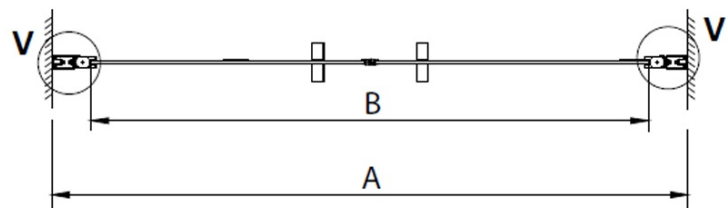

Profile colour: Chrome - polished aluminum

Shape: Alcove door

Type of opening: Double pivot door

Opening width: 850 mm

Glass colour: TRANSPARENT glass

Glass finish: Coated glass

Glass thickness: 6 mm

Installation width from: 980 mm

Installation width up to: 1020 mm

Properties: Frameless design, Opening outside and inside

Weight / Piece: 26.0 kg

Packaging: 1 Piece

Warranty: 3 years

Technical sheet

GN4380/GN4390/GN4310/GN4311/GN4312

Model	A	B
GN4380	780-820	650
GN4390	880-920	750
GN4310	980-1020	850
GN4311	1080-1120	950
GN4312	1180-1220	1050