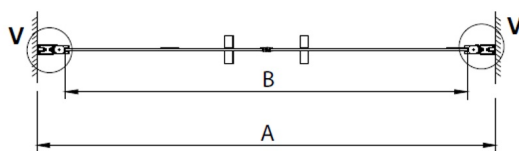

Technical sheet

GN4380/GN4390/GN4310/GN4311/GN4312