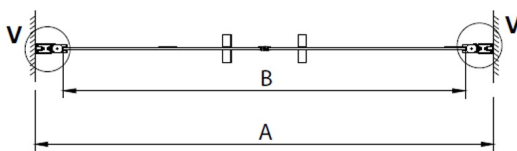

LORO Double Pivot Shower Door 1000mm, Clear Glass

Order code: GN4310

Size

Width: 1000 mm
Height: 2000 mm

Properties

Warranty: 3 years

Technical sheet

GN4380/GN4390/GN4310/GN4311/GN4312