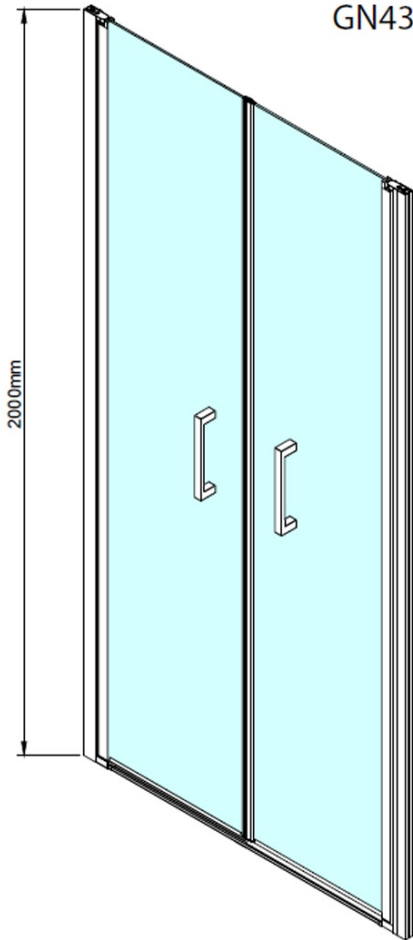

LORO double shower door 900mm, clear glass

Order code: GN4390

Basic information

Brand: Gelco

Series: LORO

Size

Width: 900 mm

Height: 2000 mm

Properties

Profile colour: Chrome - polished aluminum

Shape: Alcove door

Type of opening: Double pivot door

Opening width: 750 mm

Glass colour: TRANSPARENT glass

Glass finish: Coated glass

Glass thickness: 6 mm

Installation width from: 880 mm

Installation width up to: 920 mm

Properties: Frameless design, Opening outside and inside

Weight / Piece: 26.0 kg

Packaging: 1 Piece

Warranty: 3 years

Technical sheet

GN4380/GN4390/GN4310/GN4311/GN4312

Model	A	B
GN4380	780-820	650
GN4390	880-920	750
GN4310	980-1020	850
GN4311	1080-1120	950
GN4312	1180-1220	1050