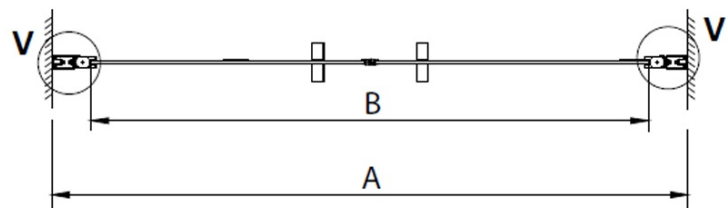

LORO double shower door 900mm, clear glass

Order code: GN4390

Basic information

Brand: Gelco

Series: LORO

Size

Width: 900 mm

Height: 2000 mm

Properties

Profile colour: Chrome - polished aluminum

Shape: Alcove door

Type of opening: Double pivot door

Opening width: 750 mm

Glass colour: TRANSPARENT glass

Glass finish: Coated glass

Glass thickness: 6 mm

Installation width from: 880 mm

Installation width up to: 920 mm

Properties: Frameless design, Opening outside and inside

Weight / Piece: 26.0 kg

Packaging: 1 Piece

Warranty: 3 years

Technical sheet

GN4380/GN4390/GN4310/GN4311/GN4312