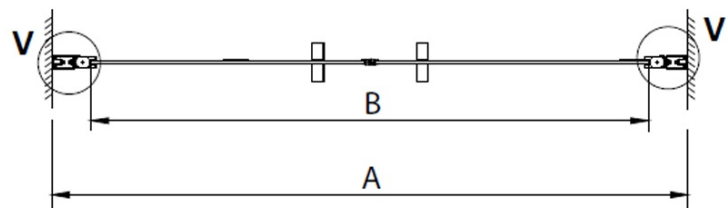

Technical sheet

GN4380/GN4390/GN4310/GN4311/GN4312