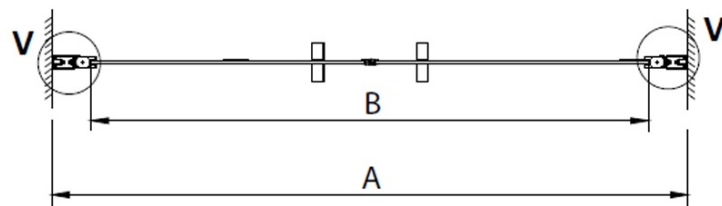

Technical sheet

GN4380/GN4390/GN4310/GN4311/GN4312