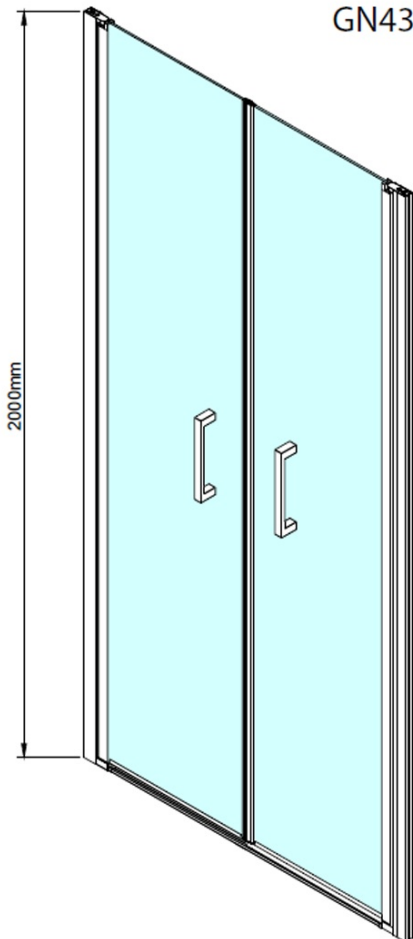

Technical sheet

GN4380/GN4390/GN4310/GN4311/GN4312