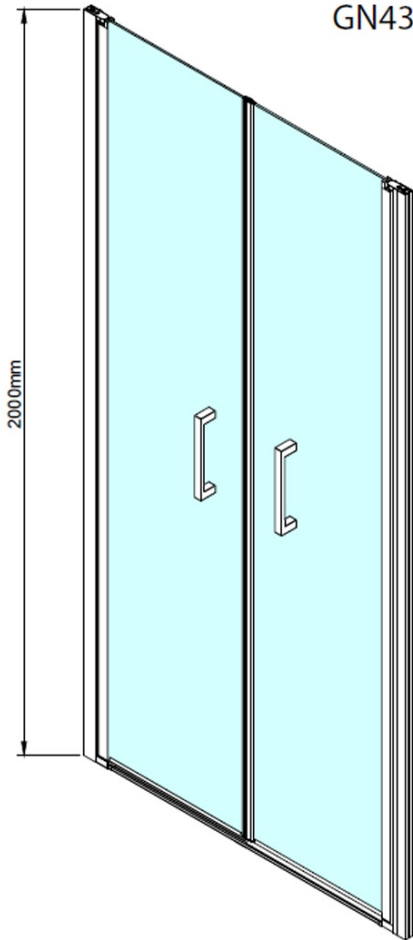

Technical sheet

GN4380/GN4390/GN4310/GN4311/GN4312