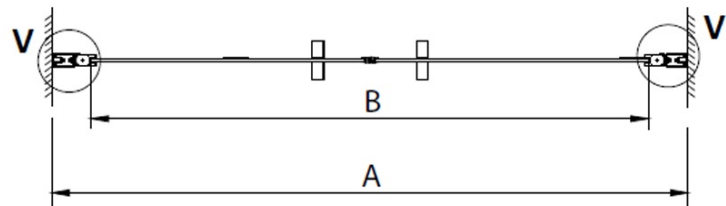

Technical sheet

GN4380/GN4390/GN4310/GN4311/GN4312