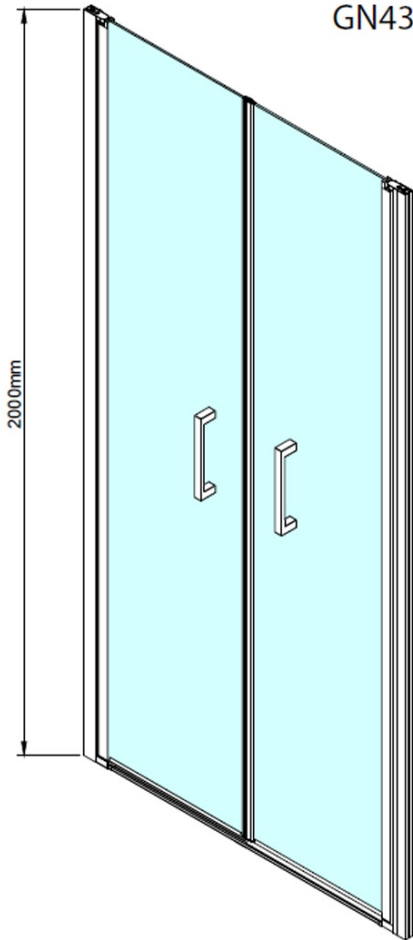

LORO double shower door 800mm, clear glass

Order code: GN4380

Basic information

Brand: Gelco

Series: LORO

Size

Width: 800 mm

Height: 2000 mm

Properties

Profile colour: Chrome - polished aluminum

Shape: Alcove door

Type of opening: Double pivot door

Opening width: 650 mm

Glass colour: TRANSPARENT glass

Glass finish: Coated glass

Glass thickness: 6 mm

Installation width from: 780 mm

Installation width up to: 820 mm

Properties: Frameless design, Opening outside and inside

Weight / Piece: 26.0 kg

Packaging: 1 Piece

Warranty: 3 years

Technical sheet

GN4380/GN4390/GN4310/GN4311/GN4312

Model	A	B
GN4380	780-820	650
GN4390	880-920	750
GN4310	980-1020	850
GN4311	1080-1120	950
GN4312	1180-1220	1050