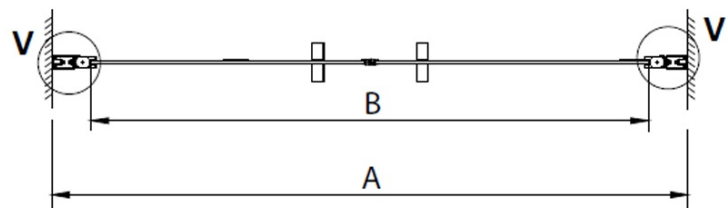

LORO double shower door 800mm, clear glass

Order code: GN4380

Basic information

Brand: Gelco

Series: LORO

Size

Width: 800 mm

Height: 2000 mm

Properties

Profile colour: Chrome - polished aluminum

Shape: Alcove door

Type of opening: Double pivot door

Opening width: 650 mm

Glass colour: TRANSPARENT glass

Glass finish: Coated glass

Glass thickness: 6 mm

Installation width from: 780 mm

Installation width up to: 820 mm

Properties: Frameless design, Opening outside and inside

Weight / Piece: 26.0 kg

Packaging: 1 Piece

Warranty: 3 years

Technical sheet

GN4380/GN4390/GN4310/GN4311/GN4312