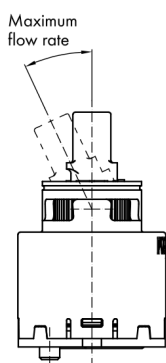

GINKO 35 washbasin mixer without pop up waste, ECO mixing cartridge, chrome

Order code: 1101-02-01

Size

Height: 176 mm

Depth: 128 mm

Properties

Colour: Chrome

Material: Brass

Technical sheet

ROTATE CLOCKWISE