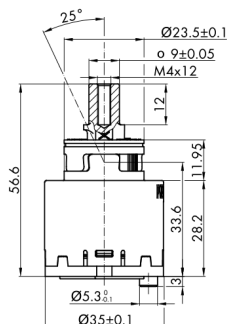

GINKO 35 washbasin mixer without pop up waste, ECO mixing cartridge, chrome

Order code: 1101-02-01

Size

Height: 176 mm

Depth: 128 mm

Properties

Colour: Chrome

Material: Brass

Technical sheet

ROTATE CLOCKWISE