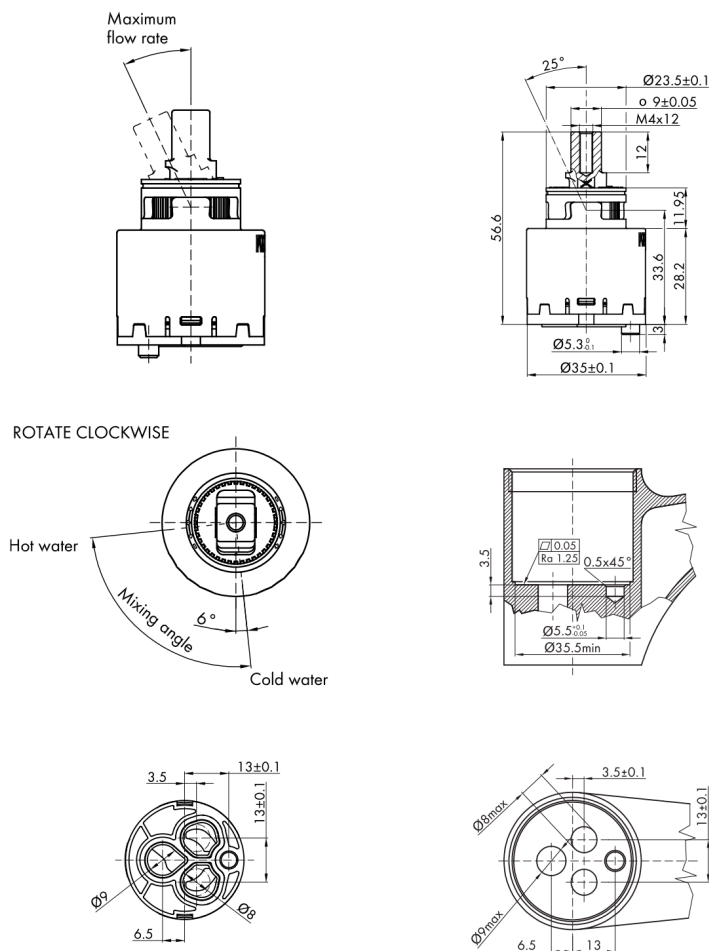

GINKO 35 washbasin mixer without pop up waste, ECO mixing cartridge, chrome

Order code: 1101-02-01

Size

Height: 176 mm

Depth: 128 mm

Properties

Colour: Chrome

Material: Brass

Technical sheet

GINKO 35 washbasin mixer without pop up waste, ECO
mixing cartridge, chrome