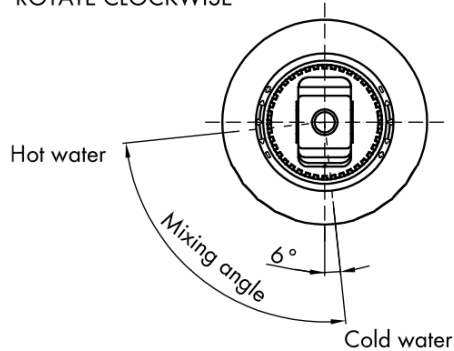

VIENNA Washbasin Mixer Tap with Pop Up Waste, ECO Cartridge, chrome

 **SAPHO**

Order code: VO002-01

Basic information

Brand: Sapho
Series: VIENNA

Size

Width: 55 mm
Height: 218 mm
Depth: 165 mm

Properties

Colour: Chrome
Material: Brass
Shape: Retro
Installation: Freestanding
Type of control: Lever
Cartridge diameter: 35 mm
Spout Height: 81 mm
Equipment: ECO cartridge, Including waste
Weight / Piece: 2.401 kg
Packaging: 2 Piece

VIENNA Washbasin Mixer Tap with Pop Up Waste, ECO
Cartridge, chrome

Technical sheet

ROTATE CLOCKWISE

VIENNA Washbasin Mixer Tap with Pop Up Waste, ECO
Cartridge, chrome