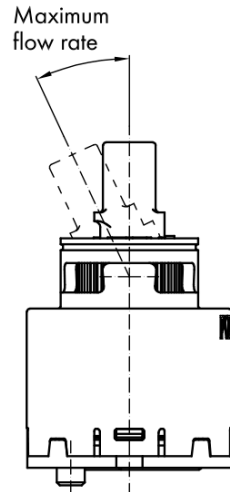

VIENNA Washbasin Mixer Tap with Pop Up Waste, ECO Cartridge, chrome

 **SAPHO**

Order code: VO002-01

Basic information

Brand: Sapho
Series: VIENNA

Size

Width: 55 mm
Height: 218 mm
Depth: 165 mm

Properties

Colour: Chrome
Material: Brass
Shape: Retro
Installation: Freestanding
Type of control: Lever
Cartridge diameter: 35 mm
Spout Height: 81 mm
Equipment: ECO cartridge, Including waste
Weight / Piece: 2.401 kg
Packaging: 2 Piece

VIENNA Washbasin Mixer Tap with Pop Up Waste, ECO
Cartridge, chrome

Technical sheet

ROTATE CLOCKWISE

VIENNA Washbasin Mixer Tap with Pop Up Waste, ECO
Cartridge, chrome