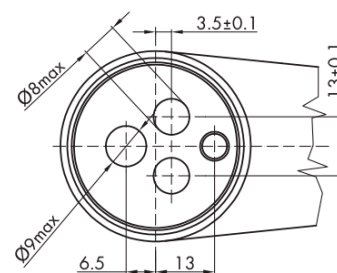

VIENNA Washbasin Mixer Tap with Pop Up Waste, ECO Cartridge, chrome

 **SAPHO**

Order code: VO002-01

Basic information

Brand: Sapho
Series: VIENNA

Size

Width: 55 mm
Height: 218 mm
Depth: 165 mm

Properties

Colour: Chrome
Material: Brass
Shape: Retro
Installation: Freestanding
Type of control: Lever
Cartridge diameter: 35 mm
Spout Height: 81 mm
Equipment: ECO cartridge, Including waste
Weight / Piece: 2.401 kg
Packaging: 2 Piece

VIENNA Washbasin Mixer Tap with Pop Up Waste, ECO
Cartridge, chrome

Technical sheet

ROTATE CLOCKWISE

VIENNA Washbasin Mixer Tap with Pop Up Waste, ECO
Cartridge, chrome