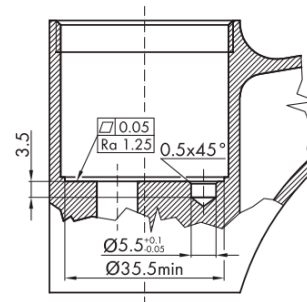

VIENNA Washbasin Mixer Tap with Pop Up Waste, ECO Cartridge, chrome

 **SAPHO**

Order code: VO002-01

Basic information

Brand: Sapho
Series: VIENNA

Size

Width: 55 mm
Height: 218 mm
Depth: 165 mm

Properties

Colour: Chrome
Material: Brass
Shape: Retro
Installation: Freestanding
Type of control: Lever
Cartridge diameter: 35 mm
Spout Height: 81 mm
Equipment: ECO cartridge, Including waste
Weight / Piece: 2.401 kg
Packaging: 2 Piece

VIENNA Washbasin Mixer Tap with Pop Up Waste, ECO
Cartridge, chrome

Technical sheet

ROTATE CLOCKWISE

VIENNA Washbasin Mixer Tap with Pop Up Waste, ECO
Cartridge, chrome