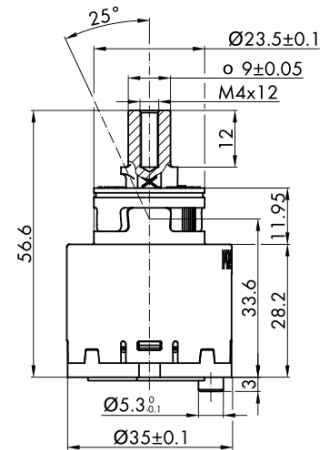

VIENNA Washbasin Mixer Tap with Pop Up Waste, ECO Cartridge, chrome

 **SAPHO**

Order code: VO002-01

Basic information

Brand: Sapho
Series: VIENNA

Size

Width: 55 mm
Height: 218 mm
Depth: 165 mm

Properties

Colour: Chrome
Material: Brass
Shape: Retro
Installation: Freestanding
Type of control: Lever
Cartridge diameter: 35 mm
Spout Height: 81 mm
Equipment: ECO cartridge, Including waste
Weight / Piece: 2.401 kg
Packaging: 2 Piece

VIENNA Washbasin Mixer Tap with Pop Up Waste, ECO
Cartridge, chrome

Technical sheet

ROTATE CLOCKWISE

VIENNA Washbasin Mixer Tap with Pop Up Waste, ECO
Cartridge, chrome