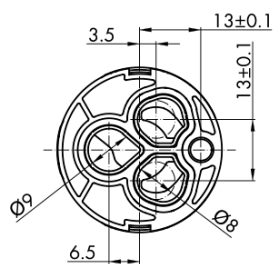

VIENNA Washbasin Mixer Tap with Pop Up Waste, ECO Cartridge, chrome

 **SAPHO**

Order code: VO002-01

Basic information

Brand: Sapho
Series: VIENNA

Size

Width: 55 mm
Height: 218 mm
Depth: 165 mm

Properties

Colour: Chrome
Material: Brass
Shape: Retro
Installation: Freestanding
Type of control: Lever
Cartridge diameter: 35 mm
Spout Height: 81 mm
Equipment: ECO cartridge, Including waste
Weight / Piece: 2.401 kg
Packaging: 2 Piece

VIENNA Washbasin Mixer Tap with Pop Up Waste, ECO
Cartridge, chrome

Technical sheet

ROTATE CLOCKWISE

VIENNA Washbasin Mixer Tap with Pop Up Waste, ECO
Cartridge, chrome