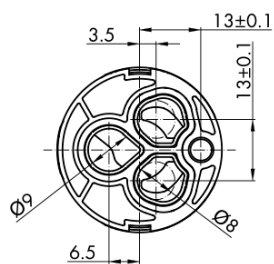

VIENNA Washbasin Mixer Tap with Pop Up Waste, ECO Cartridge, chrome

 **SAPHO**

Order code: VO002-01

Basic information

Brand: Sapho
Series: VIENNA

Size

Width: 55 mm
Height: 218 mm
Depth: 165 mm

Properties

Colour: Chrome
Material: Brass
Shape: Retro
Installation: Freestanding
Type of control: Lever
Cartridge diameter: 35 mm
Spout Height: 81 mm
Equipment: ECO cartridge, Including waste
Weight / Piece: 2.401 kg
Packaging: 2 Piece

VIENNA Washbasin Mixer Tap with Pop Up Waste, ECO
Cartridge, chrome

Technical sheet

ROTATE CLOCKWISE

VIENNA Washbasin Mixer Tap with Pop Up Waste, ECO
Cartridge, chrome