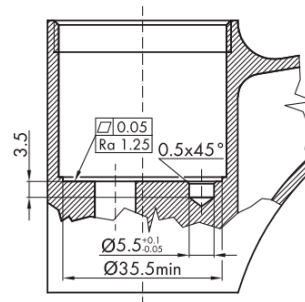

VIENNA Washbasin Mixer Tap with Pop Up Waste, ECO Cartridge, chrome

 **SAPHO**

Order code: VO002-01

Basic information

Brand: Sapho
Series: VIENNA

Size

Width: 55 mm
Height: 218 mm
Depth: 165 mm

Properties

Colour: Chrome
Material: Brass
Shape: Retro
Installation: Freestanding
Type of control: Lever
Cartridge diameter: 35 mm
Spout Height: 81 mm
Equipment: ECO cartridge, Including waste
Weight / Piece: 2.401 kg
Packaging: 2 Piece

VIENNA Washbasin Mixer Tap with Pop Up Waste, ECO
Cartridge, chrome

Technical sheet

ROTATE CLOCKWISE

VIENNA Washbasin Mixer Tap with Pop Up Waste, ECO
Cartridge, chrome