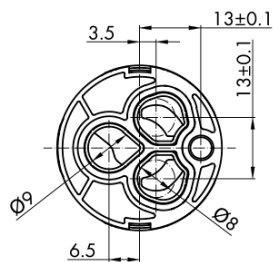

VIENNA Washbasin Mixer Tap with Pop Up Waste, ECO Cartridge, chrome

 **SAPHO**

Order code: VO002-01

Basic information

Brand: Sapho
Series: VIENNA

Size

Width: 55 mm
Height: 218 mm
Depth: 165 mm

Properties

Colour: Chrome
Material: Brass
Shape: Retro
Installation: Freestanding
Type of control: Lever
Cartridge diameter: 35 mm
Spout Height: 81 mm
Equipment: ECO cartridge, Including waste
Weight / Piece: 2.401 kg
Packaging: 2 Piece

VIENNA Washbasin Mixer Tap with Pop Up Waste, ECO
Cartridge, chrome

Technical sheet

ROTATE CLOCKWISE

VIENNA Washbasin Mixer Tap with Pop Up Waste, ECO
Cartridge, chrome