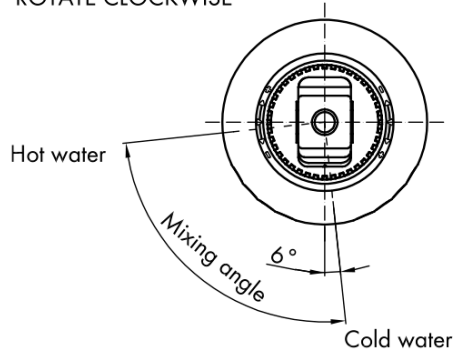

VIENNA Washbasin Mixer Tap with Pop Up Waste, ECO Cartridge, chrome

 **SAPHO**

Order code: VO002-01

Basic information

Brand: Sapho
Series: VIENNA

Size

Width: 55 mm
Height: 218 mm
Depth: 165 mm

Properties

Colour: Chrome
Material: Brass
Shape: Retro
Installation: Freestanding
Type of control: Lever
Cartridge diameter: 35 mm
Spout Height: 81 mm
Equipment: ECO cartridge, Including waste
Weight / Piece: 2.401 kg
Packaging: 2 Piece

VIENNA Washbasin Mixer Tap with Pop Up Waste, ECO
Cartridge, chrome

Technical sheet

ROTATE CLOCKWISE

VIENNA Washbasin Mixer Tap with Pop Up Waste, ECO
Cartridge, chrome