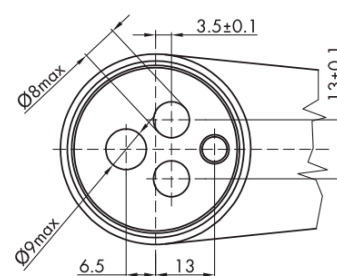

VIENNA Washbasin Mixer Tap with Pop Up Waste, ECO Cartridge, chrome

 **SAPHO**

Order code: VO002-01

Basic information

Brand: Sapho
Series: VIENNA

Size

Width: 55 mm
Height: 218 mm
Depth: 165 mm

Properties

Colour: Chrome
Material: Brass
Shape: Retro
Installation: Freestanding
Type of control: Lever
Cartridge diameter: 35 mm
Spout Height: 81 mm
Equipment: ECO cartridge, Including waste
Weight / Piece: 2.401 kg
Packaging: 2 Piece

VIENNA Washbasin Mixer Tap with Pop Up Waste, ECO
Cartridge, chrome

Technical sheet

ROTATE CLOCKWISE

VIENNA Washbasin Mixer Tap with Pop Up Waste, ECO
Cartridge, chrome