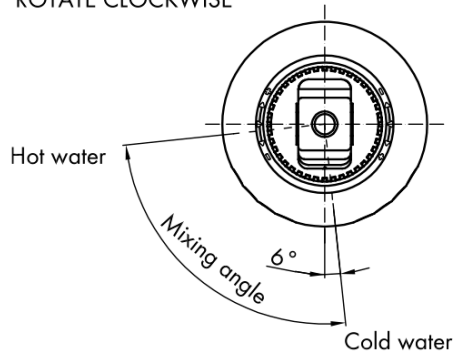

VIENNA Washbasin Mixer Tap with Pop Up Waste, ECO Cartridge, chrome

 **SAPHO**

Order code: VO002-01

Basic information

Brand: Sapho
Series: VIENNA

Size

Width: 55 mm
Height: 218 mm
Depth: 165 mm

Properties

Colour: Chrome
Material: Brass
Shape: Retro
Installation: Freestanding
Type of control: Lever
Cartridge diameter: 35 mm
Spout Height: 81 mm
Equipment: ECO cartridge, Including waste
Weight / Piece: 2.401 kg
Packaging: 2 Piece

VIENNA Washbasin Mixer Tap with Pop Up Waste, ECO
Cartridge, chrome

Technical sheet

ROTATE CLOCKWISE

VIENNA Washbasin Mixer Tap with Pop Up Waste, ECO
Cartridge, chrome