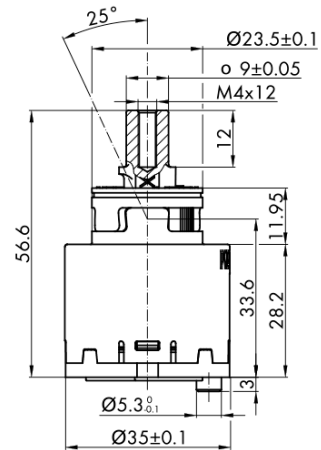

VIENNA Washbasin Mixer Tap with Pop Up Waste, ECO Cartridge, chrome

 **SAPHO**

Order code: VO002-01

Basic information

Brand: Sapho
Series: VIENNA

Size

Width: 55 mm
Height: 218 mm
Depth: 165 mm

Properties

Colour: Chrome
Material: Brass
Shape: Retro
Installation: Freestanding
Type of control: Lever
Cartridge diameter: 35 mm
Spout Height: 81 mm
Equipment: ECO cartridge, Including waste
Weight / Piece: 2.401 kg
Packaging: 2 Piece

VIENNA Washbasin Mixer Tap with Pop Up Waste, ECO
Cartridge, chrome

Technical sheet

ROTATE CLOCKWISE

VIENNA Washbasin Mixer Tap with Pop Up Waste, ECO
Cartridge, chrome