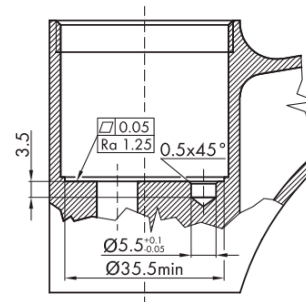

VIENNA Washbasin Mixer Tap with Pop Up Waste, ECO Cartridge, chrome

 **SAPHO**

Order code: VO002-01

Basic information

Brand: Sapho
Series: VIENNA

Size

Width: 55 mm
Height: 218 mm
Depth: 165 mm

Properties

Colour: Chrome
Material: Brass
Shape: Retro
Installation: Freestanding
Type of control: Lever
Cartridge diameter: 35 mm
Spout Height: 81 mm
Equipment: ECO cartridge, Including waste
Weight / Piece: 2.401 kg
Packaging: 2 Piece

VIENNA Washbasin Mixer Tap with Pop Up Waste, ECO
Cartridge, chrome

Technical sheet

ROTATE CLOCKWISE

VIENNA Washbasin Mixer Tap with Pop Up Waste, ECO
Cartridge, chrome