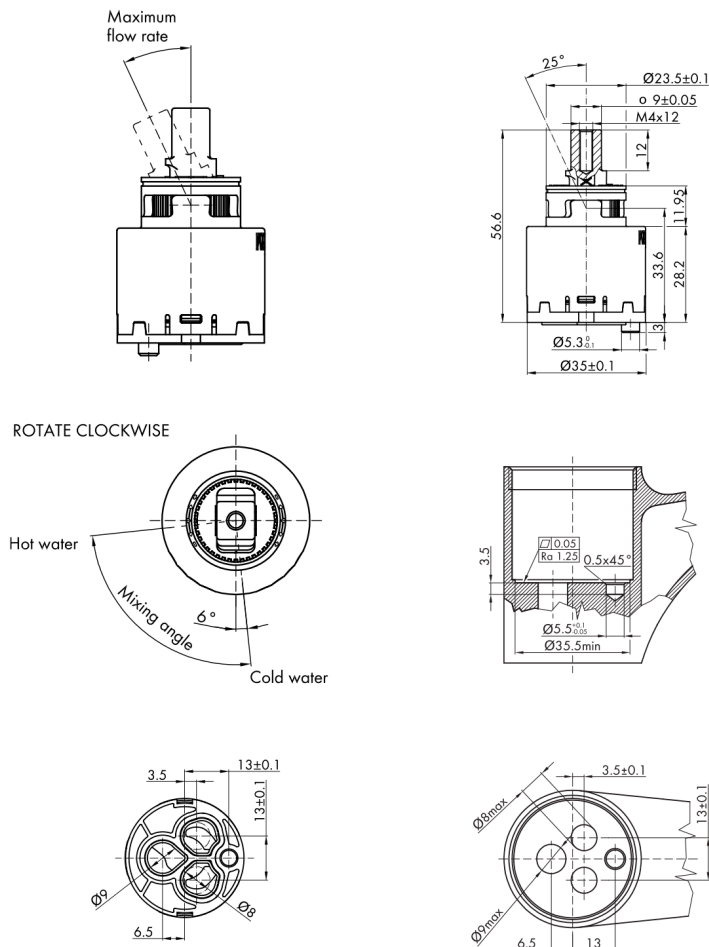

# VIENNA Washbasin Mixer Tap with Pop Up Waste, ECO Cartridge, chrome

Order code: VO002-01

## Size

Width: 55 mm  
 Height: 218 mm  
 Depth: 165 mm

## Properties

Colour: Chrome  
 Material: Brass

## Technical sheet