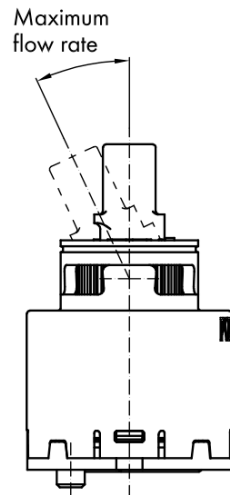

RHAPSODY washbasin mixer without pop up waste, ECO
mixing cartridge, chrome