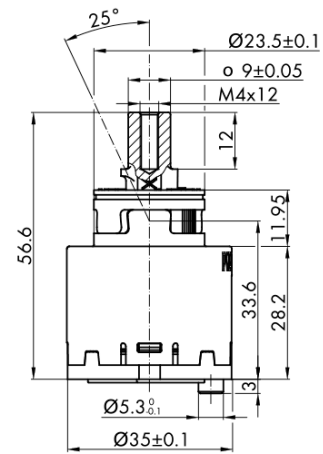

RHAPSODY washbasin mixer without pop up waste, ECO
mixing cartridge, chrome