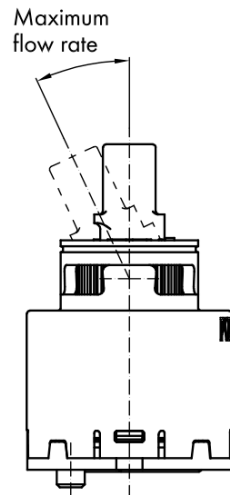

**RHAPSODY washbasin mixer without pop up waste, ECO
mixing cartridge, chrome**

Order code: RH002-01

Basic information

Brand: Sapho
Series: RHAPSODY

Size

Height: 192 mm
Depth: 152 mm

Properties

Colour: Chrome
Material: Brass
Shape: Circular
Installation: Freestanding
Type of control: Lever
Cartridge diameter: 35 mm
Spout Height: 145 mm
Equipment: ECO cartridge, Rotary spout
Weight / Piece: 2.0 kg
Packaging: 2 Piece

RHAPSODY washbasin mixer without pop up waste, ECO
mixing cartridge, chrome

ROTATE CLOCKWISE