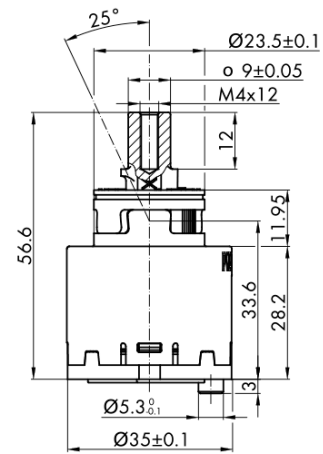

**RHAPSODY washbasin mixer without pop up waste, ECO
mixing cartridge, chrome**

Order code: RH002-01

Basic information

Brand: Sapho
Series: RHAPSODY

Size

Height: 192 mm
Depth: 152 mm

Properties

Colour: Chrome
Material: Brass
Shape: Circular
Installation: Freestanding
Type of control: Lever
Cartridge diameter: 35 mm
Spout Height: 145 mm
Equipment: ECO cartridge, Rotary spout
Weight / Piece: 2.0 kg
Packaging: 2 Piece

RHAPSODY washbasin mixer without pop up waste, ECO
mixing cartridge, chrome

ROTATE CLOCKWISE