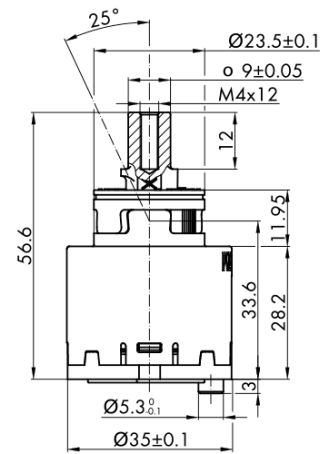

**RHAPSODY washbasin mixer without pop up waste, ECO
mixing cartridge, chrome**

Order code: RH002-01

Basic information

Brand: Sapho
Series: RHAPSODY

Size

Height: 192 mm
Depth: 152 mm

Properties

Colour: Chrome
Material: Brass
Shape: Circular
Installation: Freestanding
Type of control: Lever
Cartridge diameter: 35 mm
Spout Height: 145 mm
Equipment: ECO cartridge, Rotary spout
Weight / Piece: 2.0 kg
Packaging: 2 Piece

RHAPSODY washbasin mixer without pop up waste, ECO mixing cartridge, chrome

ROTATE CLOCKWISE