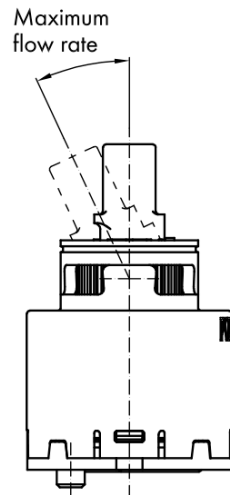

**RHAPSODY washbasin mixer without pop up waste, ECO
mixing cartridge, chrome**

Order code: RH002-01

Basic information

Brand: Sapho
Series: RHAPSODY

Size

Height: 192 mm
Depth: 152 mm

Properties

Colour: Chrome
Material: Brass
Shape: Circular
Installation: Freestanding
Type of control: Lever
Cartridge diameter: 35 mm
Spout Height: 145 mm
Equipment: ECO cartridge, Rotary spout
Weight / Piece: 2.0 kg
Packaging: 2 Piece

RHAPSODY washbasin mixer without pop up waste, ECO mixing cartridge, chrome

ROTATE CLOCKWISE