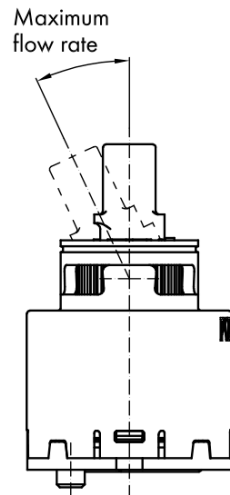

RHAPSODY washbasin mixer without pop up waste, ECO mixing cartridge, chrome

Order code: RH002-01

Basic information

Brand: Sapho
Series: RHAPSODY

Size

Height: 192 mm
Depth: 152 mm

Properties

Colour: Chrome
Material: Brass
Shape: Circular
Installation: Freestanding
Type of control: Lever
Cartridge diameter: 35 mm
Spout Height: 145 mm
Equipment: ECO cartridge, Rotary spout
Weight / Piece: 2.0 kg
Packaging: 2 Piece

RHAPSODY washbasin mixer without pop up waste, ECO
mixing cartridge, chrome

ROTATE CLOCKWISE