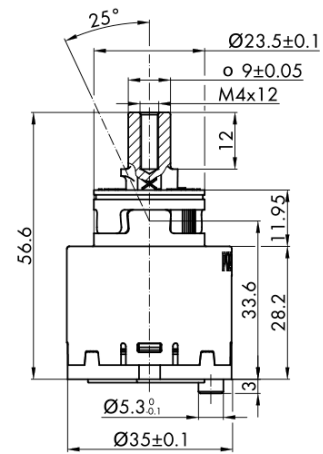

RHAPSODY washbasin mixer without pop up waste, ECO mixing cartridge, chrome

Order code: RH002-01

Basic information

Brand: Sapho
Series: RHAPSODY

Size

Height: 192 mm
Depth: 152 mm

Properties

Colour: Chrome
Material: Brass
Shape: Circular
Installation: Freestanding
Type of control: Lever
Cartridge diameter: 35 mm
Spout Height: 145 mm
Equipment: ECO cartridge, Rotary spout
Weight / Piece: 2.0 kg
Packaging: 2 Piece

RHAPSODY washbasin mixer without pop up waste, ECO
mixing cartridge, chrome

ROTATE CLOCKWISE