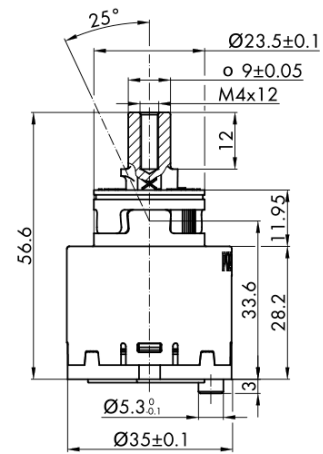

**RHAPSODY washbasin mixer without pop up waste, ECO
mixing cartridge, chrome**

Order code: RH002-01

Basic information

Brand: Sapho
Series: RHAPSODY

Size

Height: 192 mm
Depth: 152 mm

Properties

Colour: Chrome
Material: Brass
Shape: Circular
Installation: Freestanding
Type of control: Lever
Cartridge diameter: 35 mm
Spout Height: 145 mm
Equipment: ECO cartridge, Rotary spout
Weight / Piece: 2.0 kg
Packaging: 2 Piece

Technical sheet

RHAPSODY washbasin mixer without pop up waste, ECO
mixing cartridge, chrome

ROTATE CLOCKWISE