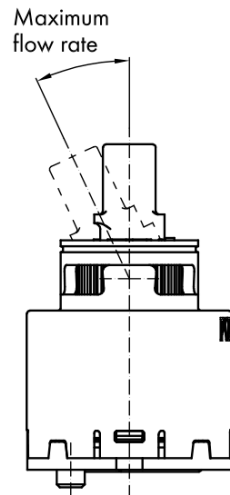

**RHAPSODY washbasin mixer without pop up waste, ECO
mixing cartridge, chrome**

Order code: RH002-01

Basic information

Brand: Sapho
Series: RHAPSODY

Size

Height: 192 mm
Depth: 152 mm

Properties

Colour: Chrome
Material: Brass
Shape: Circular
Installation: Freestanding
Type of control: Lever
Cartridge diameter: 35 mm
Spout Height: 145 mm
Equipment: ECO cartridge, Rotary spout
Weight / Piece: 2.0 kg
Packaging: 2 Piece

Technical sheet

RHAPSODY washbasin mixer without pop up waste, ECO
mixing cartridge, chrome

ROTATE CLOCKWISE