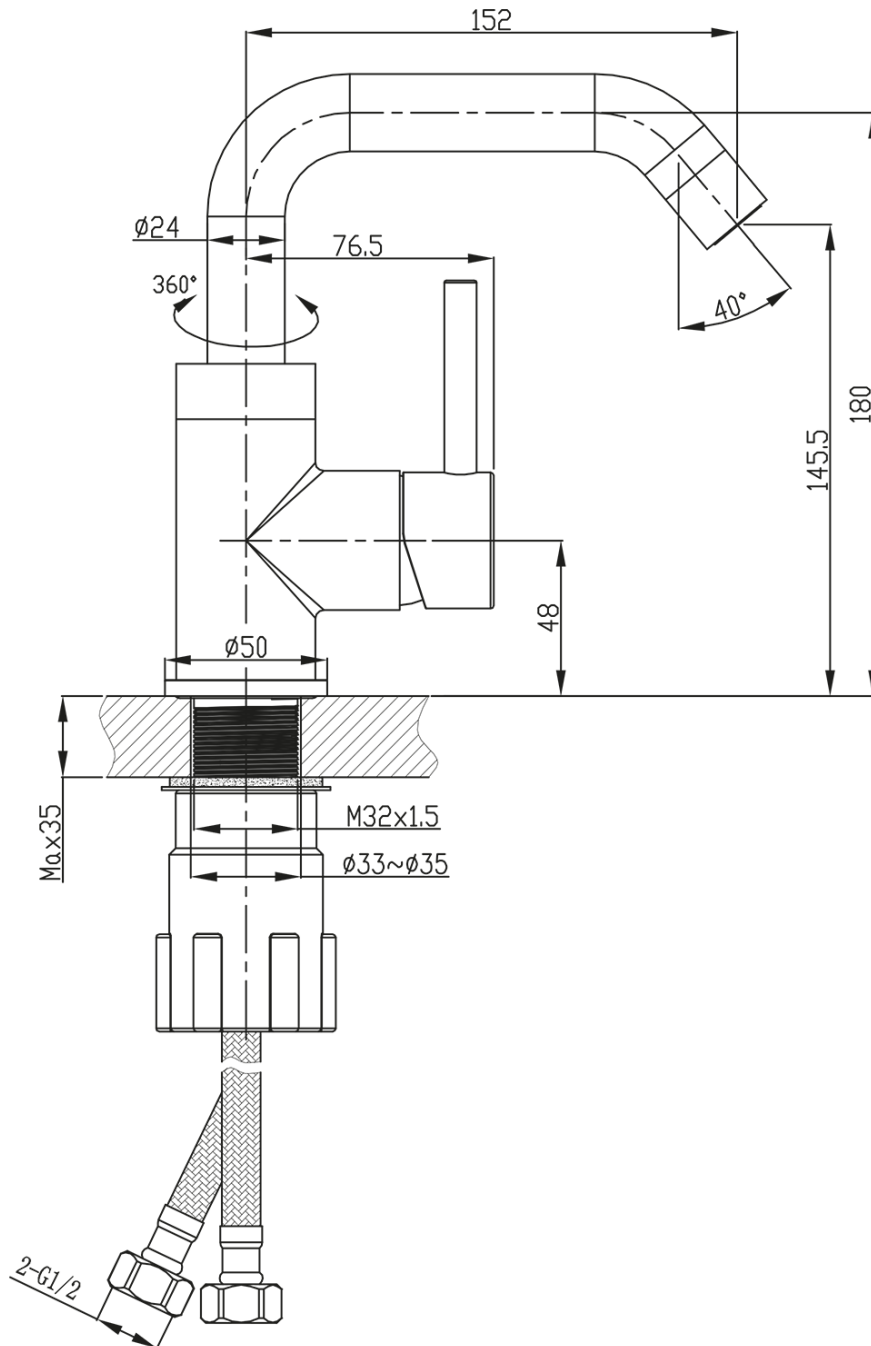

**RHAPSODY washbasin mixer without pop up waste, ECO
mixing cartridge, chrome**

Order code: RH002-01

Basic information

Brand: Sapho
Series: RHAPSODY

Size

Height: 192 mm
Depth: 152 mm

Properties

Colour: Chrome
Material: Brass
Shape: Circular
Installation: Freestanding
Type of control: Lever
Cartridge diameter: 35 mm
Spout Height: 145 mm
Equipment: ECO cartridge, Rotary spout
Weight / Piece: 2.0 kg
Packaging: 2 Piece

Technical sheet

RHAPSODY washbasin mixer without pop up waste, ECO
mixing cartridge, chrome

ROTATE CLOCKWISE