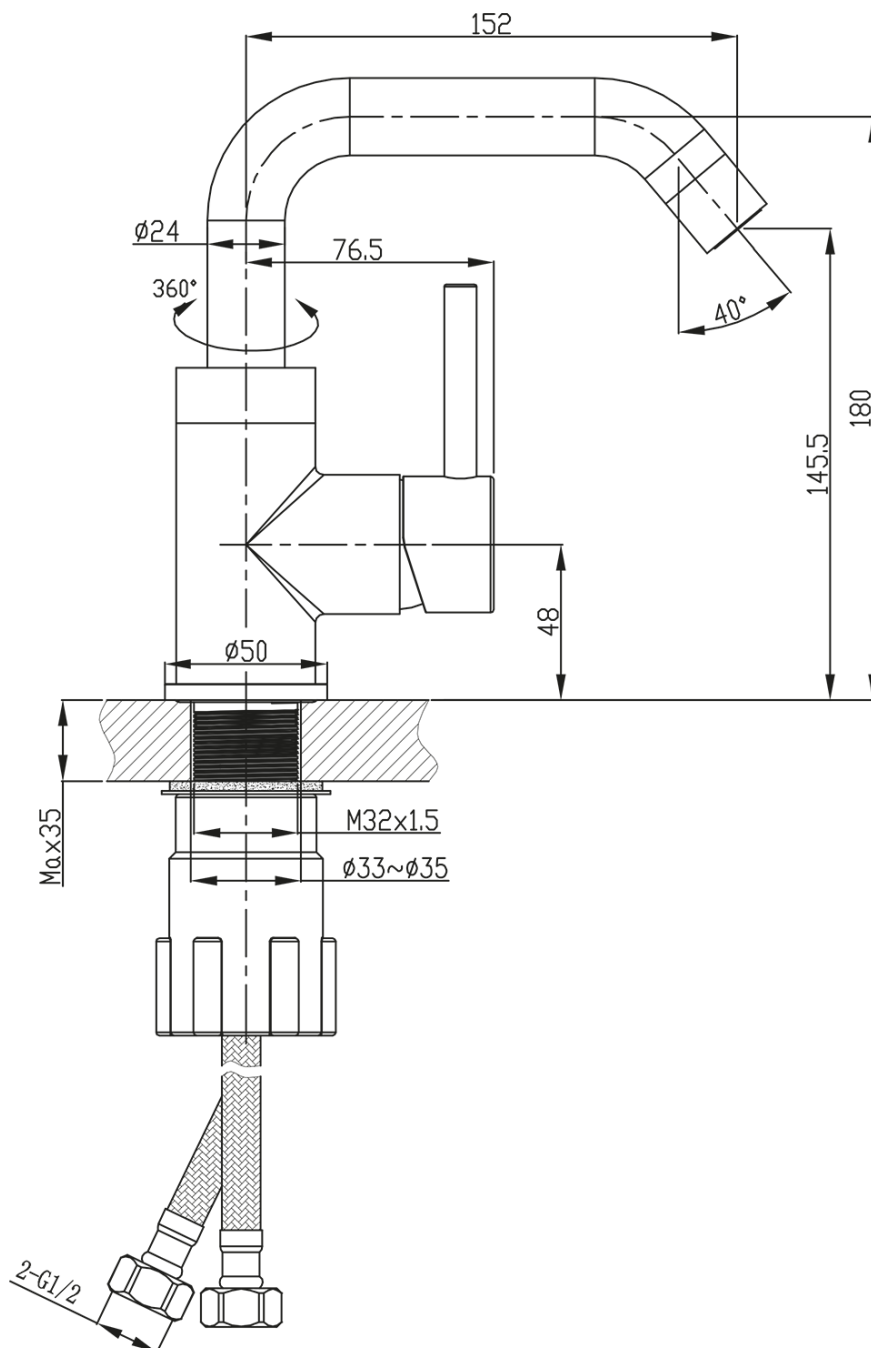

**RHAPSODY washbasin mixer without pop up waste, ECO
mixing cartridge, chrome**

Order code: RH002-01

Basic information

Brand: Sapho
Series: RHAPSODY

Size

Height: 192 mm
Depth: 152 mm

Properties

Colour: Chrome
Material: Brass
Shape: Circular
Installation: Freestanding
Type of control: Lever
Cartridge diameter: 35 mm
Spout Height: 145 mm
Equipment: ECO cartridge, Rotary spout
Weight / Piece: 2.0 kg
Packaging: 2 Piece

Technical sheet

RHAPSODY washbasin mixer without pop up waste, ECO mixing cartridge, chrome

ROTATE CLOCKWISE