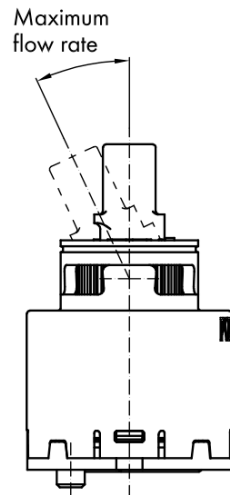

**RHAPSODY washbasin mixer without pop up waste, ECO
mixing cartridge, chrome**

Order code: RH002-01

Basic information

Brand: Sapho
Series: RHAPSODY

Size

Height: 192 mm
Depth: 152 mm

Properties

Colour: Chrome
Material: Brass
Shape: Circular
Installation: Freestanding
Type of control: Lever
Cartridge diameter: 35 mm
Spout Height: 145 mm
Equipment: ECO cartridge, Rotary spout
Weight / Piece: 2.0 kg
Packaging: 2 Piece

Technical sheet

RHAPSODY washbasin mixer without pop up waste, ECO mixing cartridge, chrome

ROTATE CLOCKWISE