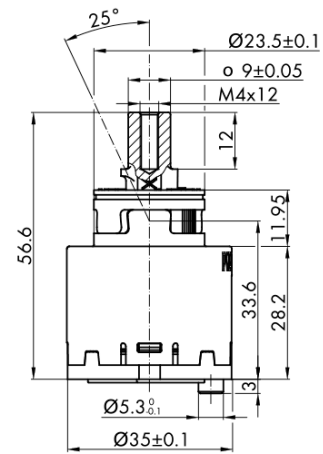

**RHAPSODY washbasin mixer without pop up waste, ECO
mixing cartridge, chrome**

Order code: RH002-01

Basic information

Brand: Sapho
Series: RHAPSODY

Size

Height: 192 mm
Depth: 152 mm

Properties

Colour: Chrome
Material: Brass
Shape: Circular
Installation: Freestanding
Type of control: Lever
Cartridge diameter: 35 mm
Spout Height: 145 mm
Equipment: ECO cartridge, Rotary spout
Weight / Piece: 2.0 kg
Packaging: 2 Piece

Technical sheet

RHAPSODY washbasin mixer without pop up waste, ECO mixing cartridge, chrome

ROTATE CLOCKWISE