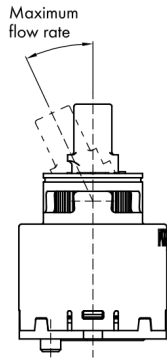

RHAPSODY washbasin mixer without pop up waste, ECO mixing cartridge, chrome

Order code: RH002-01

Size

Height: 192 mm

Depth: 152 mm

Properties

Colour: Chrome

Material: Brass

Technical sheet

ROTATE CLOCKWISE