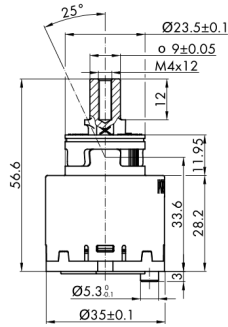

RHAPSODY washbasin mixer without pop up waste, ECO mixing cartridge, chrome

Order code: RH002-01

Size

Height: 192 mm

Depth: 152 mm

Properties

Colour: Chrome

Material: Brass

Technical sheet

ROTATE CLOCKWISE