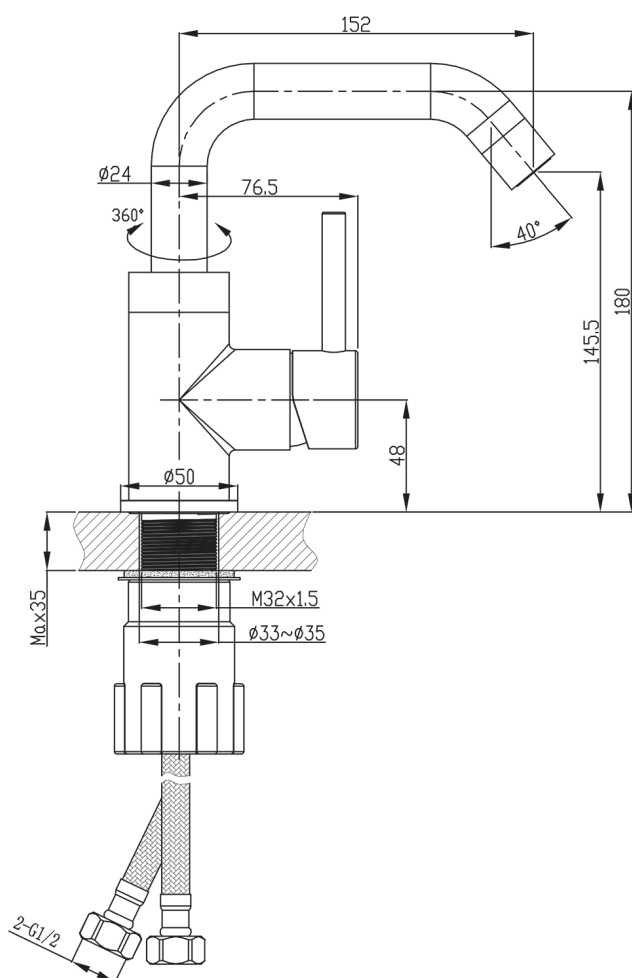

RHAPSODY washbasin mixer without pop up waste, ECO mixing cartridge, chrome

Order code: RH002-01

Size

Height: 192 mm

Depth: 152 mm

Properties

Colour: Chrome

Material: Brass

Technical sheet

ROTATE CLOCKWISE