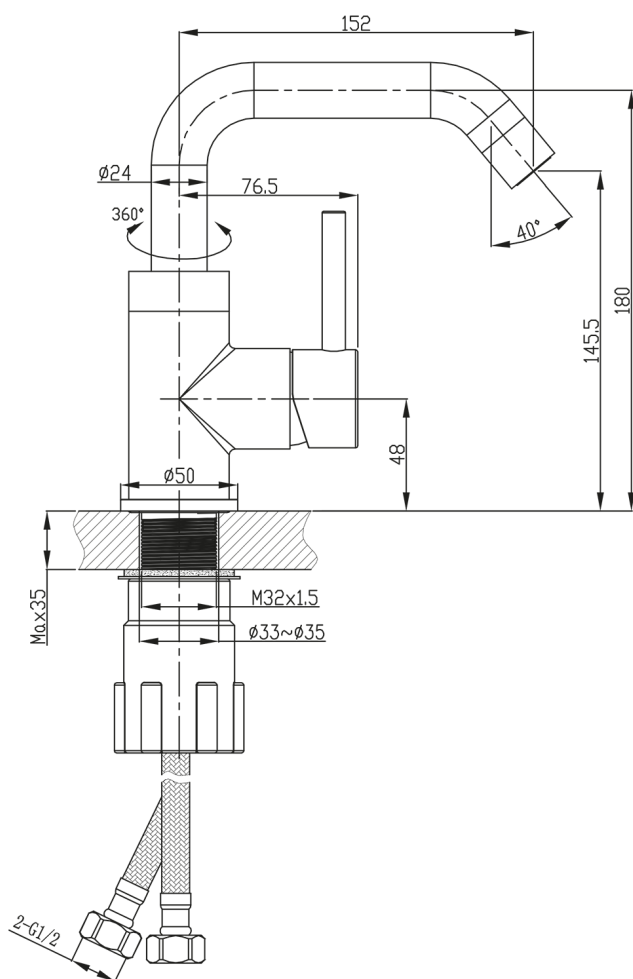

RHAPSODY washbasin mixer without pop up waste, ECO mixing cartridge, chrome

SAPHO

Order code: RH002-01

Size

Height: 192 mm

Depth: 152 mm

Properties

Colour: Chrome

Material: Brass

Technical sheet

RHAPSODY washbasin mixer without pop up waste, ECO mixing cartridge, chrome