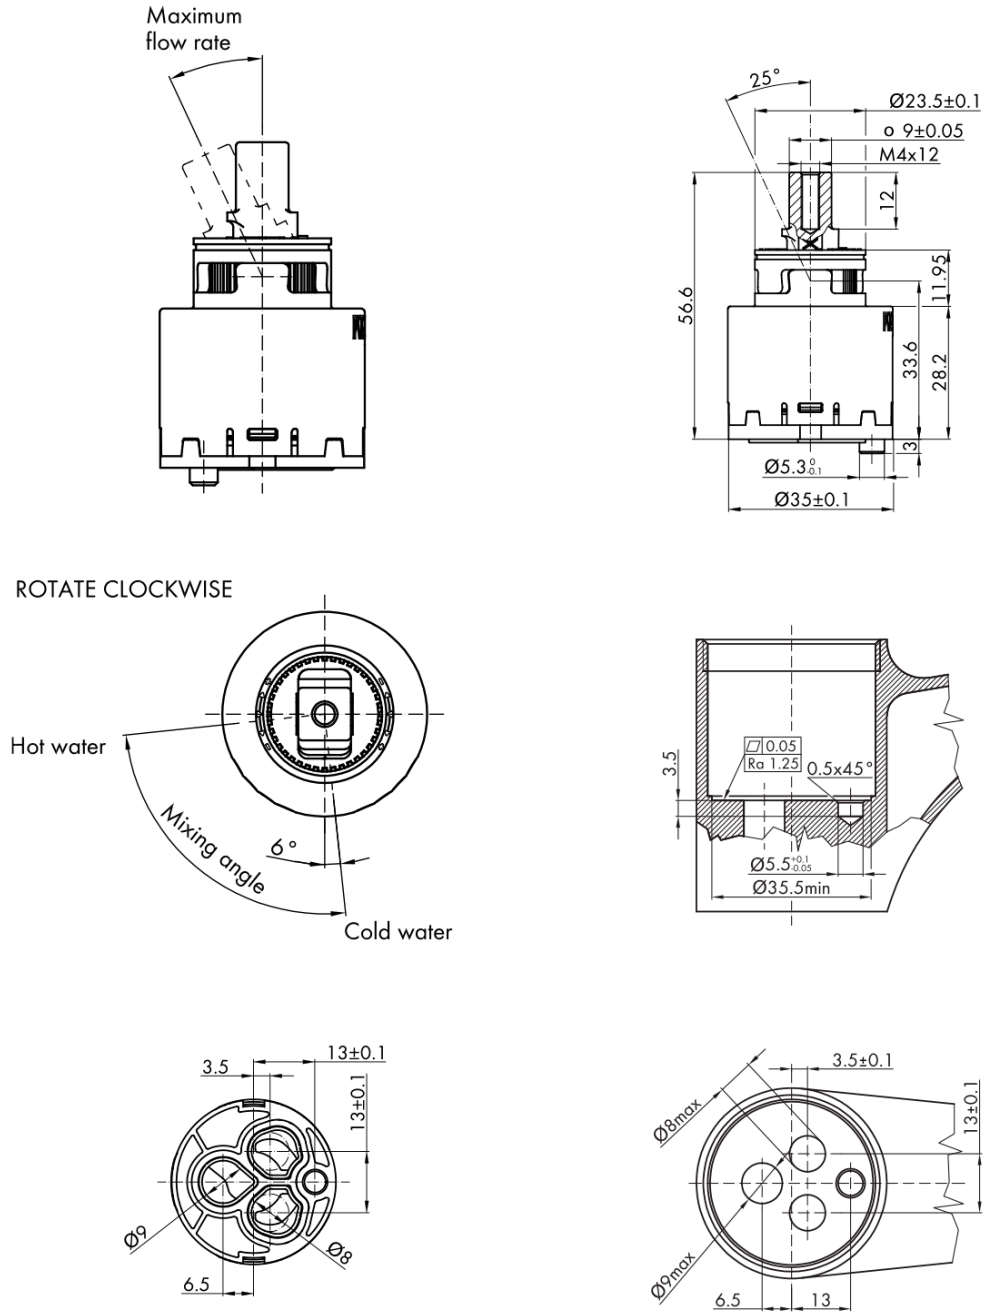

FLY washbasin mixer with swivel spout, without pop up waste, ECO mixing cartridge, chrome

SAPHO

Order code: DF004-01

Basic information

Brand: Sapho
Series: SOLITER

Size

Height: 207 mm
Depth: 148 mm

Properties

Colour: Chrome
Material: Brass
Shape: Circular
Installation: Freestanding
Type of control: Lever
Cartridge diameter: 35 mm
Spout Height: 183 mm
Equipment: ECO cartridge, Rotary spout
Weight / Piece: 1.789 kg
Packaging: 2 Piece

FLY washbasin mixer with swivel spout, without pop up waste, ECO mixing cartridge, chrome

Technical sheet

FLY washbasin mixer with swivel spout, without pop up waste, ECO mixing cartridge, chrome