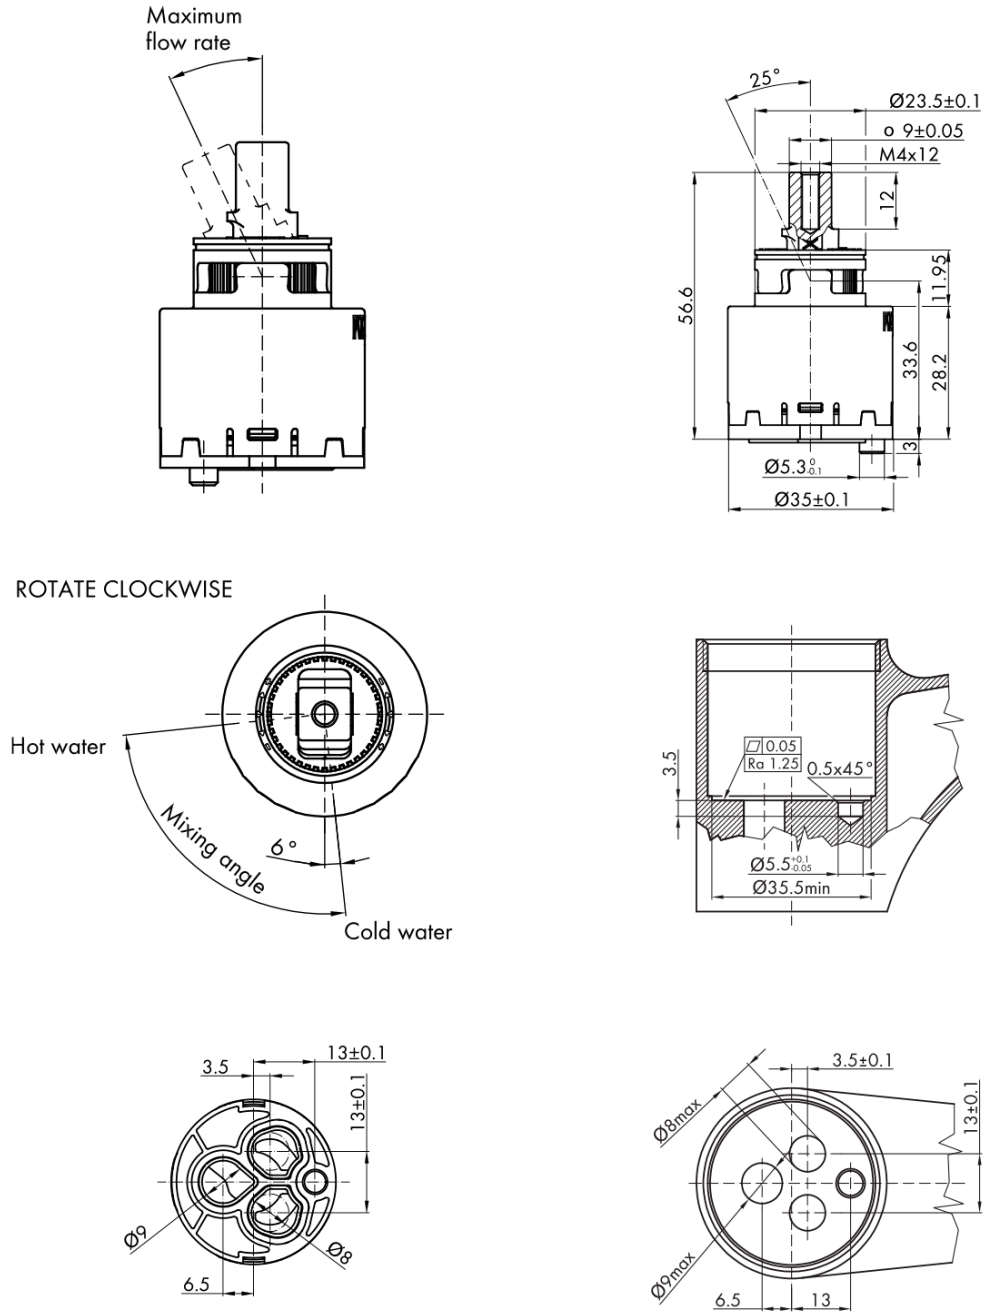

**FLY washbasin mixer with swivel spout, without pop up waste, ECO mixing cartridge, chrome**

**SAPHO**

**Order code:** DF004-01

**Basic information**

**Brand:** Sapho  
**Series:** SOLITER

**Size**

**Height:** 207 mm  
**Depth:** 148 mm

**Properties**

**Colour:** Chrome  
**Material:** Brass  
**Shape:** Circular  
**Installation:** Freestanding  
**Type of control:** Lever  
**Cartridge diameter:** 35 mm  
**Spout Height:** 183 mm  
**Equipment:** ECO cartridge, Rotary spout  
**Weight / Piece:** 1.789 kg  
**Packaging:** 2 Piece

FLY washbasin mixer with swivel spout, without pop up waste, ECO mixing cartridge, chrome

Technical sheet

FLY washbasin mixer with swivel spout, without pop up waste, ECO mixing cartridge, chrome

 **SAPHO**