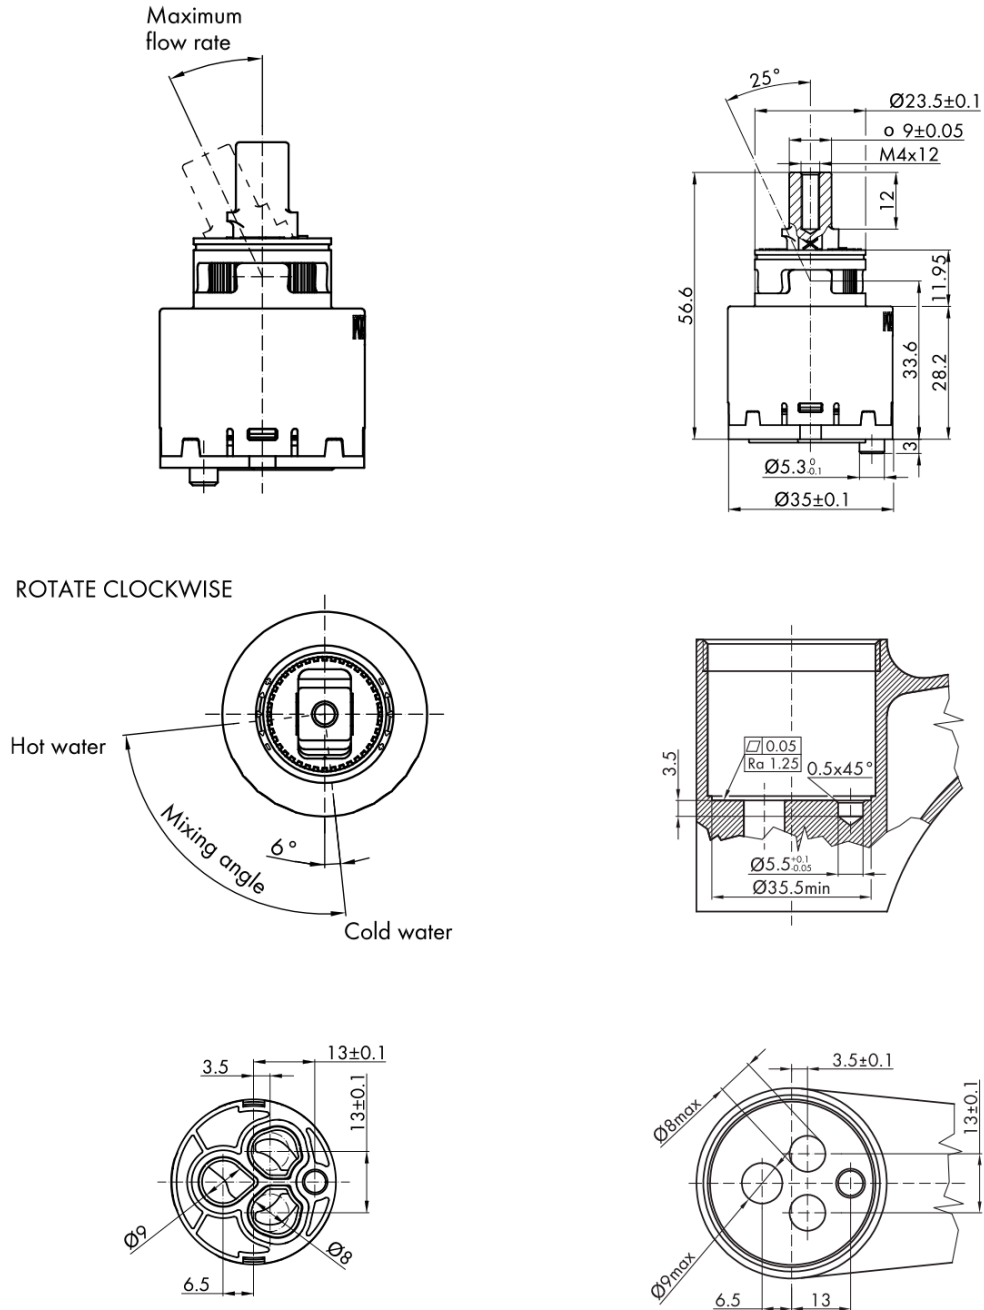

FLY washbasin mixer with swivel spout, without pop up waste, ECO mixing cartridge, chrome

SAPHO

Order code: DF004-01

Basic information

Brand: Sapho
Series: SOLITER

Size

Height: 207 mm
Depth: 148 mm

Properties

Colour: Chrome
Material: Brass
Shape: Circular
Installation: Freestanding
Type of control: Lever
Cartridge diameter: 35 mm
Spout Height: 183 mm
Equipment: ECO cartridge, Rotary spout
Weight / Piece: 1.789 kg
Packaging: 2 Piece

FLY washbasin mixer with swivel spout, without pop up waste, ECO mixing cartridge, chrome

Technical sheet

FLY washbasin mixer with swivel spout, without pop up waste, ECO mixing cartridge, chrome