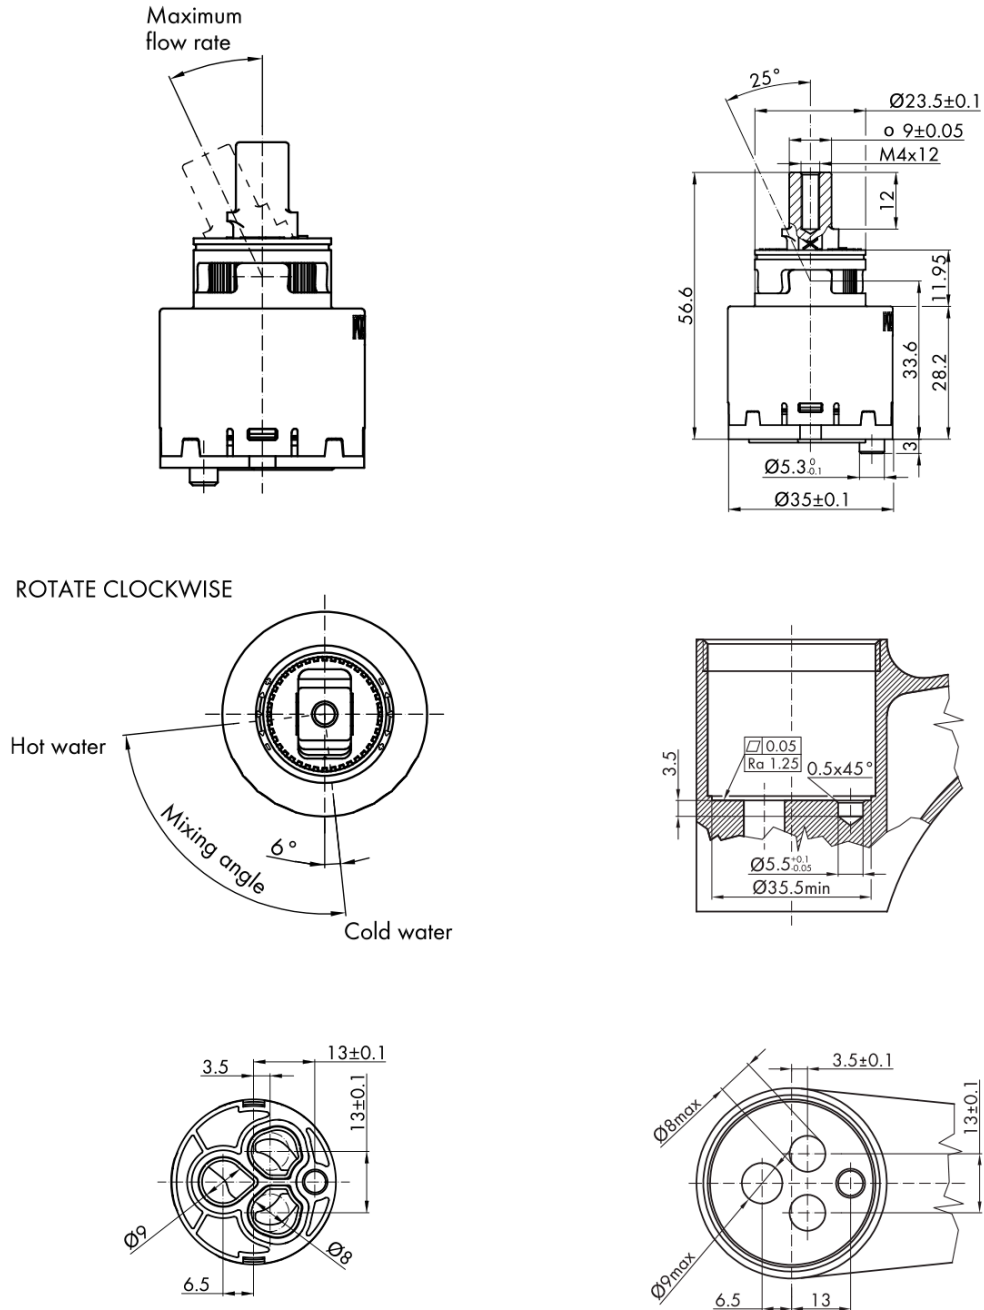

FLY washbasin mixer with swivel spout, without pop up waste, ECO mixing cartridge, chrome

 **SAPHO**

Order code: DF004-01

Basic information

Brand: Sapho
Series: SOLITER

Size

Height: 207 mm
Depth: 148 mm

Properties

Colour: Chrome
Material: Brass
Shape: Circular
Installation: Freestanding
Type of control: Lever
Cartridge diameter: 35 mm
Spout Height: 183 mm
Equipment: ECO cartridge, Rotary spout
Weight / Piece: 1.789 kg
Packaging: 2 Piece

FLY washbasin mixer with swivel spout, without pop up waste, ECO mixing cartridge, chrome

Technical sheet

FLY washbasin mixer with swivel spout, without pop up waste, ECO mixing cartridge, chrome