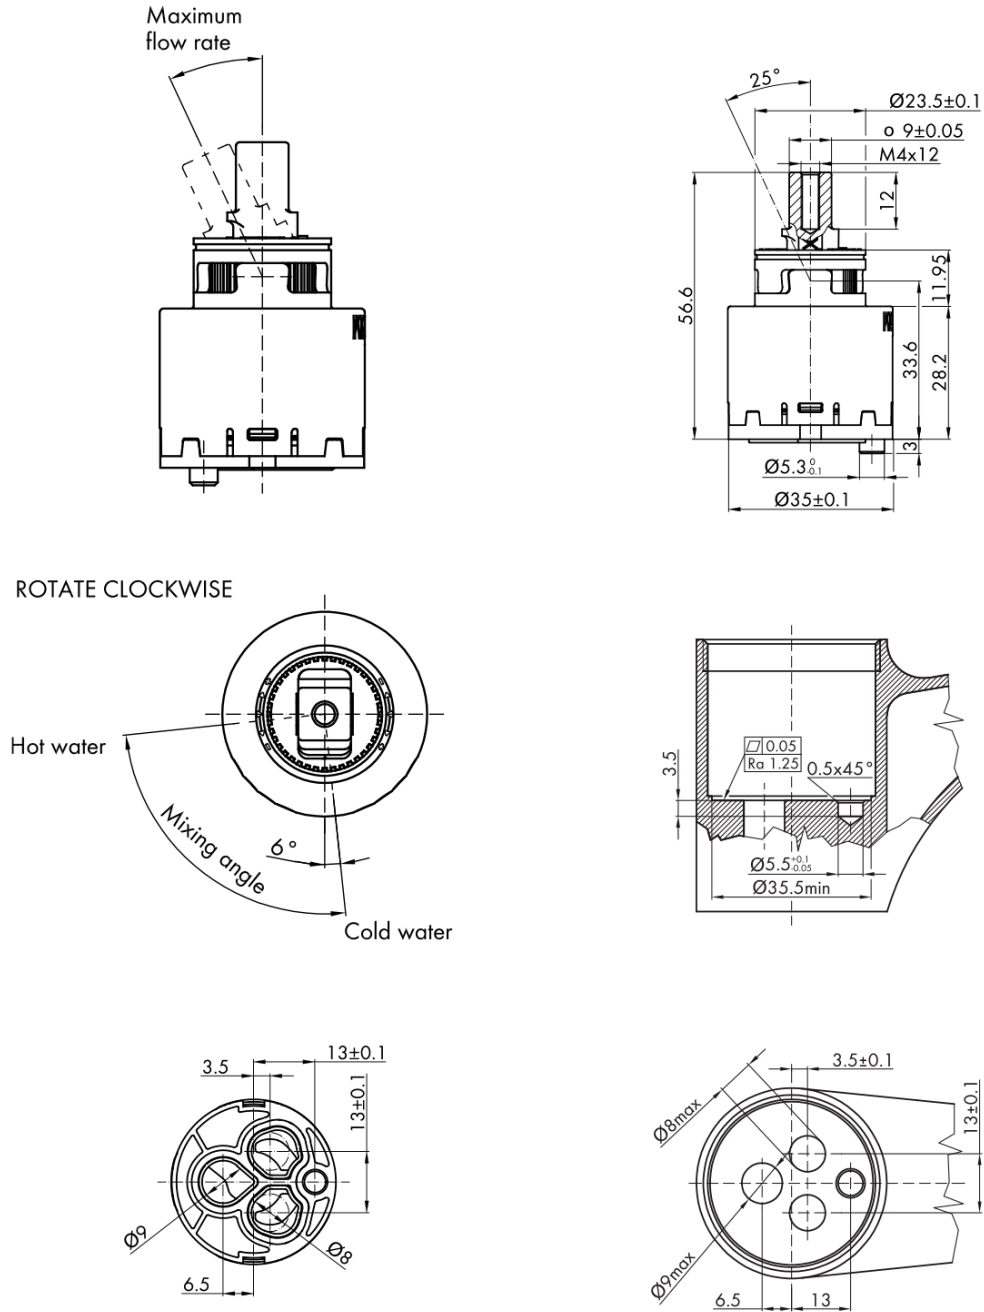

AQUALINE 35 washbasin mixer with swivel spout, without pop up waste, ECO mixing cartridge, chrome

None

Order code: 52196-01

Basic information

Brand:

Series: AQUALINE 35

Size

Width: 42 mm

Height: 106 mm

Depth: 150 mm

Properties

Colour: Chrome

Material: Brass

Shape: Circular

Installation: Freestanding

Type of control: Lever

Cartridge diameter: 35 mm

Spout Height: 80 mm

Equipment: ECO cartridge, Rotary spout

Weight / Piece: 0.81 kg

Packaging: 2 Piece

AQUALINE 35 washbasin mixer with swivel spout, without pop up waste, ECO mixing cartridge, chrome

None

Technical sheet

**AQUALINE 35 washbasin mixer with swivel spout, without pop up waste,
ECO mixing cartridge, chrome**

None