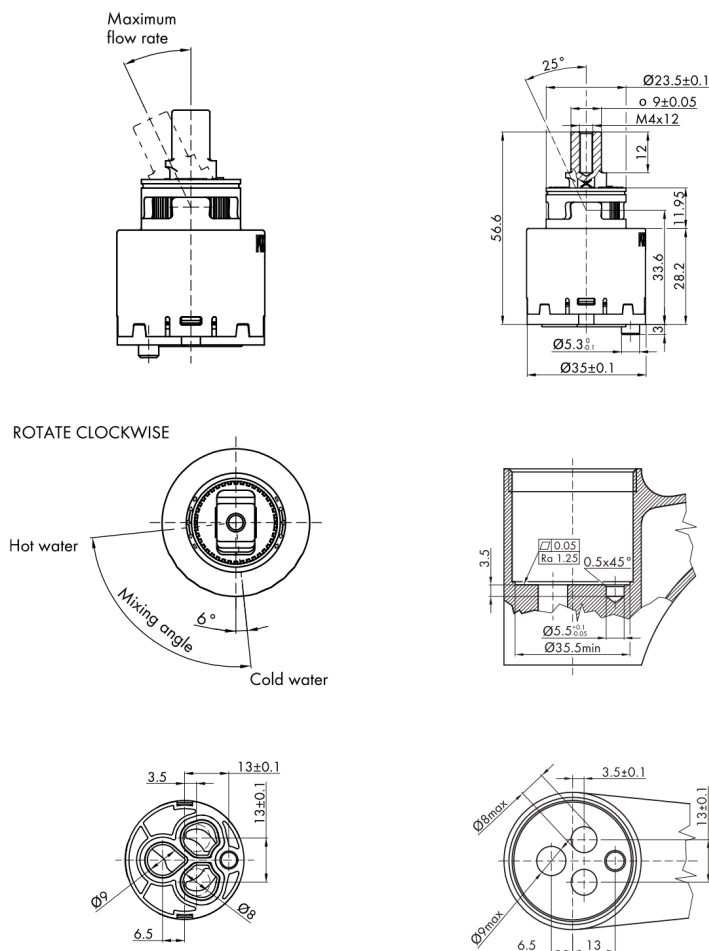

AQUALINE 35 washbasin mixer with swivel spout, without pop up waste, ECO mixing cartridge, chrome

None

Order code: 52196-01

Size

Width: 42 mm
 Height: 106 mm
 Depth: 150 mm

Properties

Colour: Chrome
 Material: Brass

Technical sheet

**AQUALINE 35 washbasin mixer with swivel spout, without pop up waste,
ECO mixing cartridge, chrome**

None