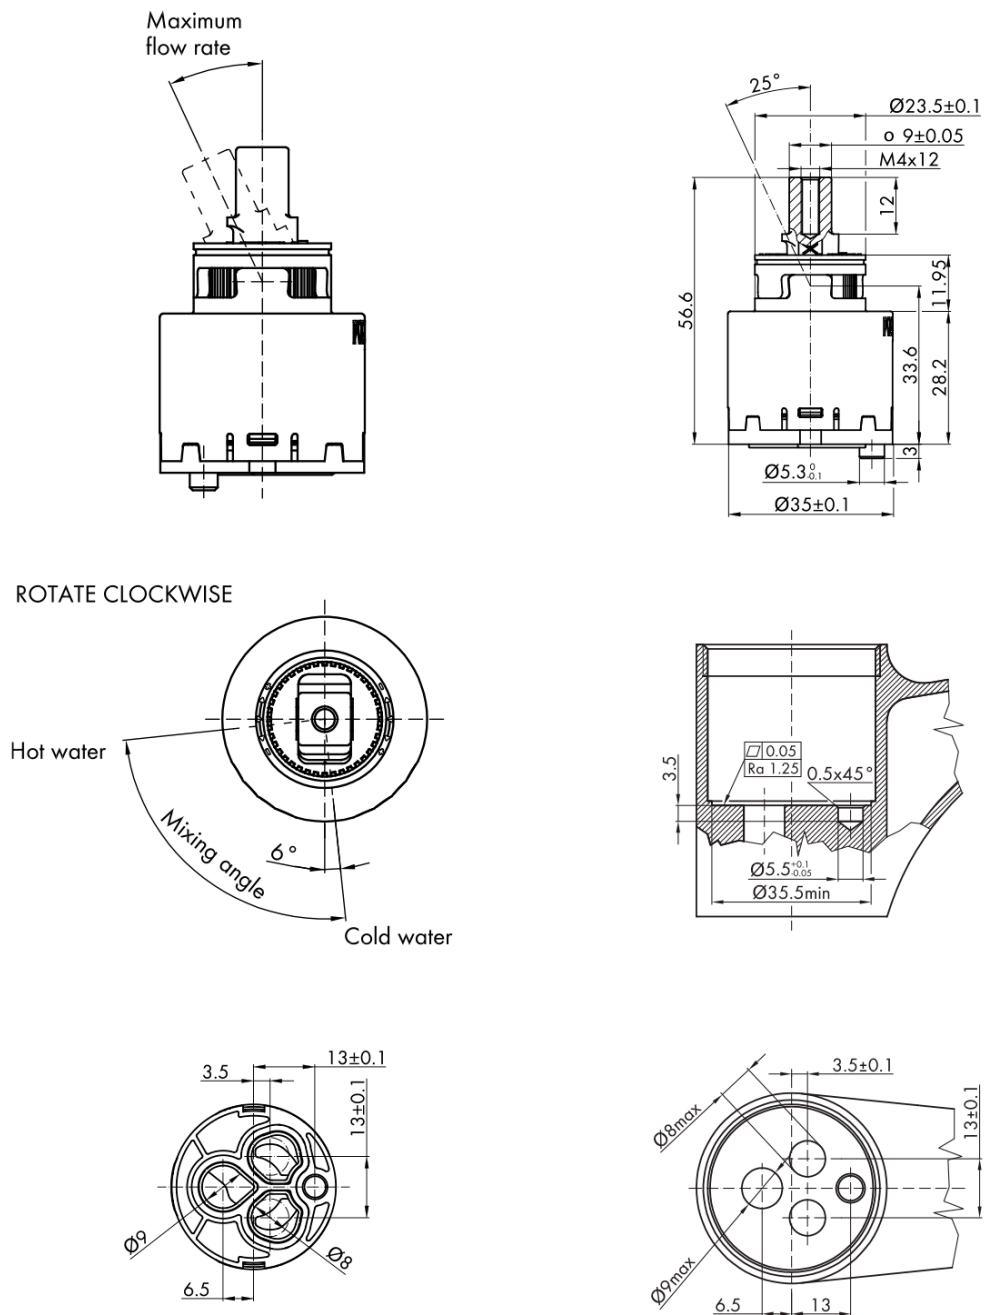

AQUALINE 35 washbasin mixer without pop up waste, ECO mixing cartridge, chrome

None

Order code: 52102-01

Basic information

Brand:

Series: AQUALINE 35

Size

Height: 100 mm

Depth: 90 mm

Properties

Colour: Chrome

Material: Brass

Shape: Circular

Installation: Freestanding

Type of control: Lever

Cartridge diameter: 35 mm

Spout Height: 50 mm

Equipment: ECO cartridge

AQUALINE 35 washbasin mixer without pop up waste, ECO mixing cartridge, chrome

None

Technical sheet

AQUALINE 35 washbasin mixer without pop up waste, ECO mixing cartridge, chrome