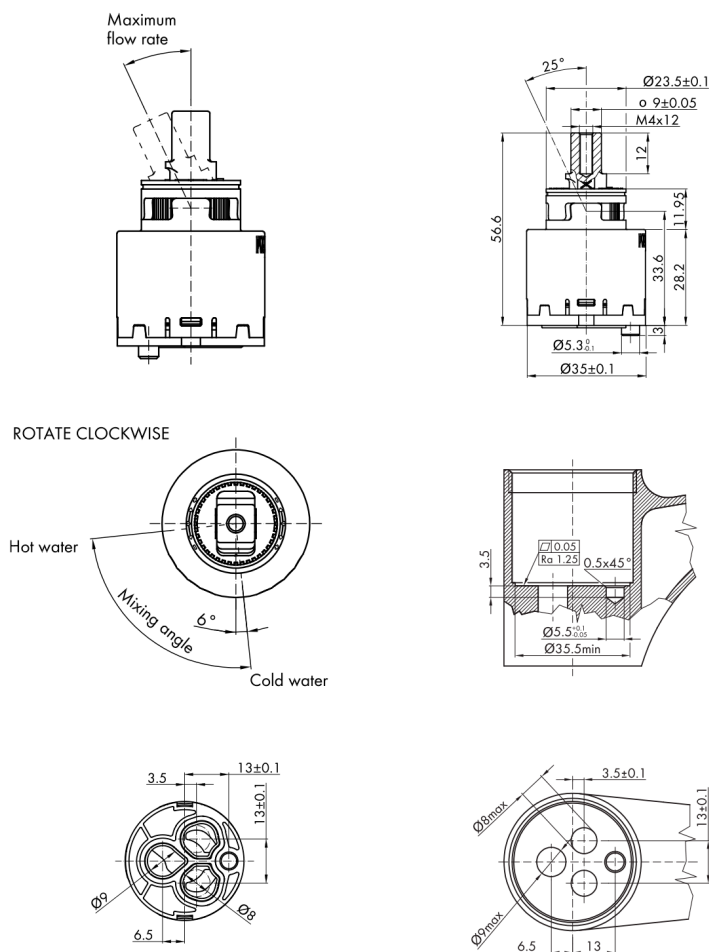

# GINKO 35 washbasin mixer without pop up waste, ECO mixing cartridge, black matt

Order code: 1101-02B-01

## Size

Height: 176 mm

Depth: 128 mm

## Properties

Colour: Black matt

Material: Brass

## Technical sheet

**GINKO 35 washbasin mixer without pop up waste, ECO  
mixing cartridge, black matt**