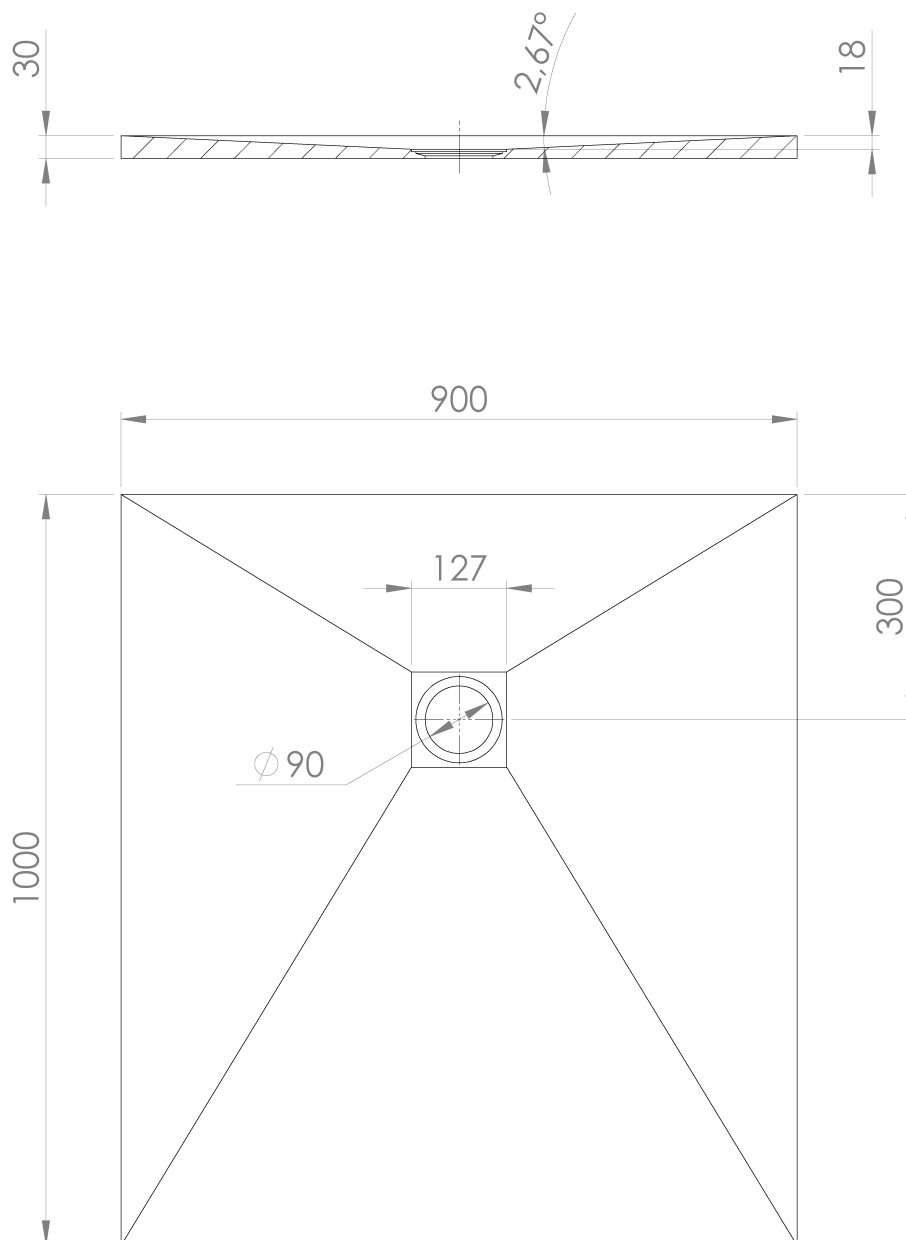

TRENECA Cast Marble Shower Tray 100x90cm, Cuttable According To Your Req, white matt

Order code: 84306.11

Basic information

Brand: Polysan
Series: TRENECA

Size

Length: 1000 mm
Width: 900 mm
Height: 30 mm

Properties

Colour: White matt
Material: Cast marble
Shape: Rectangular
Waste diameter: 90 mm
Weight / Piece: 36.46 kg
Warranty: 2 years

We recommend buy

1 Piece TRENECA Shower Tray Waste Trap 90/40, White matt (Order code: 84999.10)

Technical sheet

TRENECA Cast Marble Shower Tray 100x90cm,
Cuttable According To Your Req, white matt