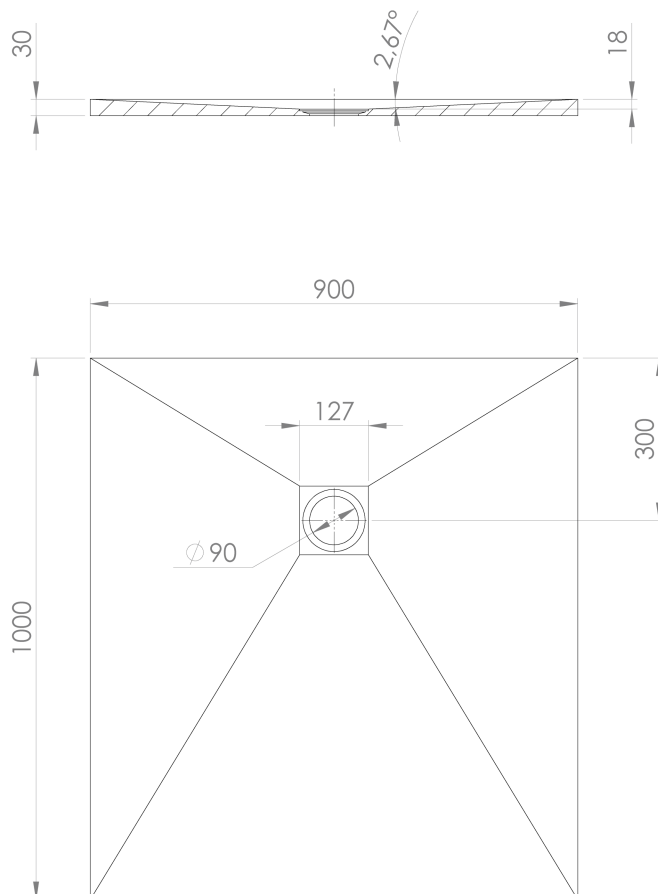

# TRENECA Cast Marble Shower Tray 100x90cm, Cuttable According To Your Req, white matt

Order code: 84306.11

## Size

Length: 1000 mm  
Width: 900 mm  
Height: 30 mm

## Technical sheet

TRENECA Cast Marble Shower Tray 100x90cm,  
Cuttable According To Your Req, white matt