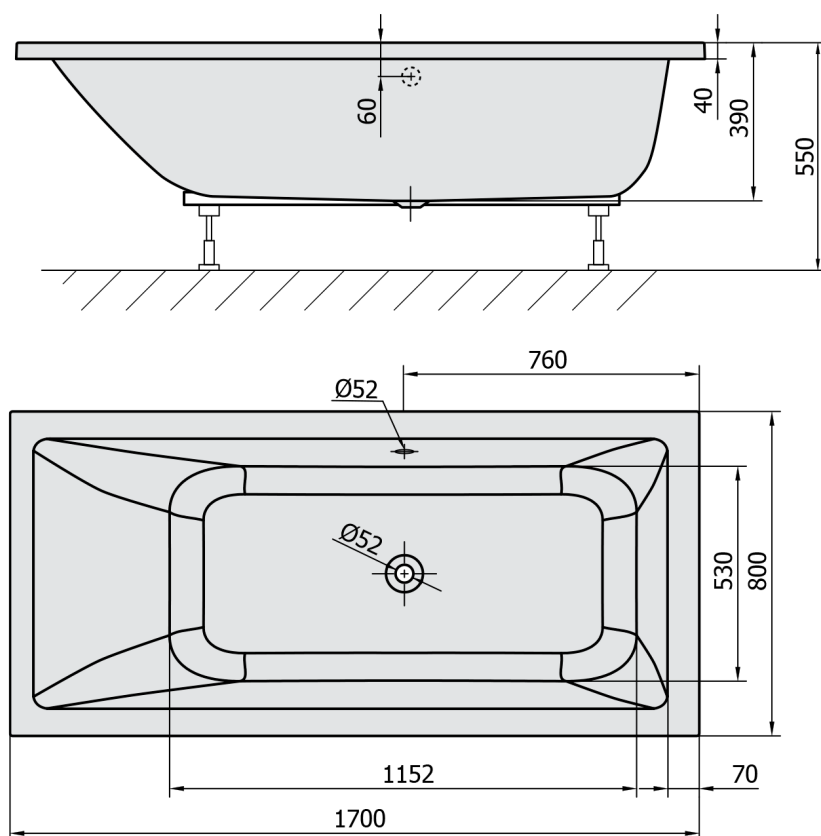

MIMOA Rectangular Bath 170x80x39cm, ivory

Order code: 71713.40

Size

Length: 1700 mm
 Width: 800 mm
 Height: 390 mm
 Volume: 218 l

Properties

Colour: Beige
 Material: Acrylate
 Warranty: 10 years

Technical sheet

VOLUME 218l