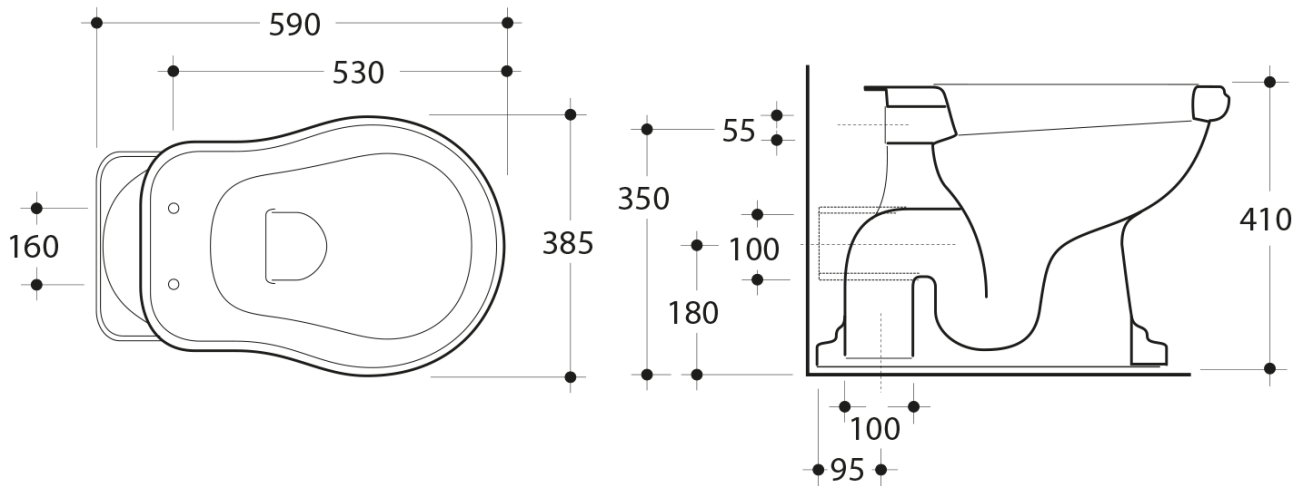

RETRO Toilet Bowl with Water Tank, P-Trap, black-chrome

KERASAN

Order code: WCSET31-RETRO-ZO

Basic information

Brand: Kerasan
Series: RETRO KERASAN

Size

Width: 385 mm
Height: 410 mm
Depth: 590 mm

Properties

Colour: Black
Material: Ceramic
Flushing Technology: Standard
Flushing water volume: Flushing 6 l
Shape: Retro
Equipment: P-Trap
Package does not contain: Toilet Seat
Weight / Piece: 33.5 kg
Packaging: 4 Piece
Warranty: 2 years

We recommend buy

1 Piece RETRO Soft Close Toilet Seat, black matt/chrome (Order code: 108831)

Technical sheet

RETRO Toilet Bowl with Water Tank, P-Trap, black-chrome

KERASAN