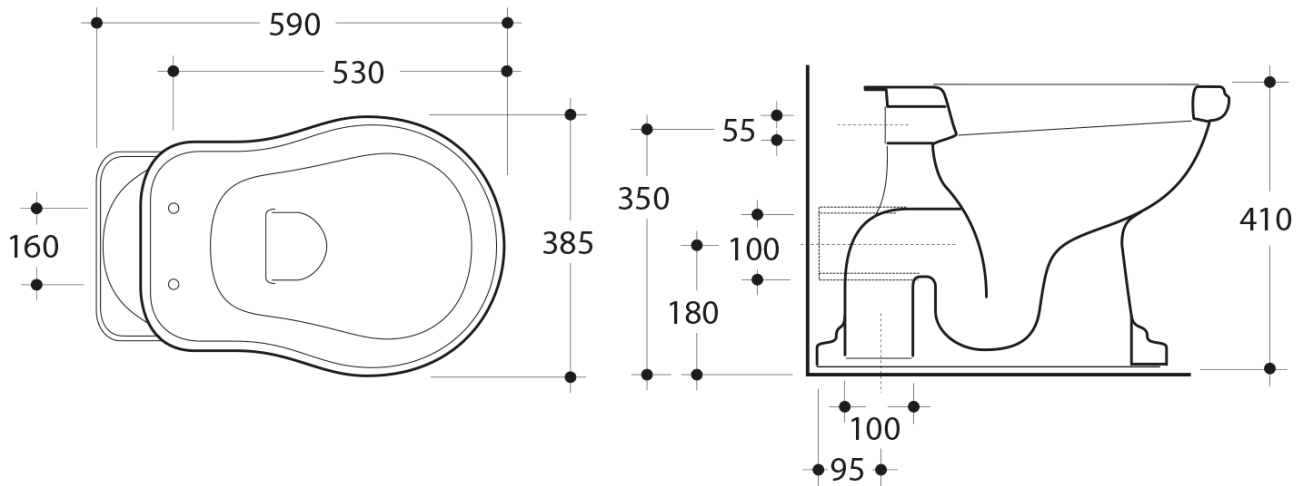

### Size

Width: 385 mm  
Height: 410 mm  
Depth: 590 mm

### Properties

Colour: Black  
Material: Ceramic  
Flushing Technology: Standard  
Flushing water volume: Flushing 6 l  
Shape: Retro  
Equipment: P-Trap  
Package does not contain: Toilet Seat  
Weight / Piece: 33.5 kg  
Packaging: 4 Piece  
Warranty: 2 years

### We recommend buy

1 Piece RETRO Soft Close Toilet Seat, black matt/chrome (Order code: 108831)

Technical sheet

**RETRO Toilet Bowl with Water Tank, P-Trap, black-chrome**

**KERASAN**