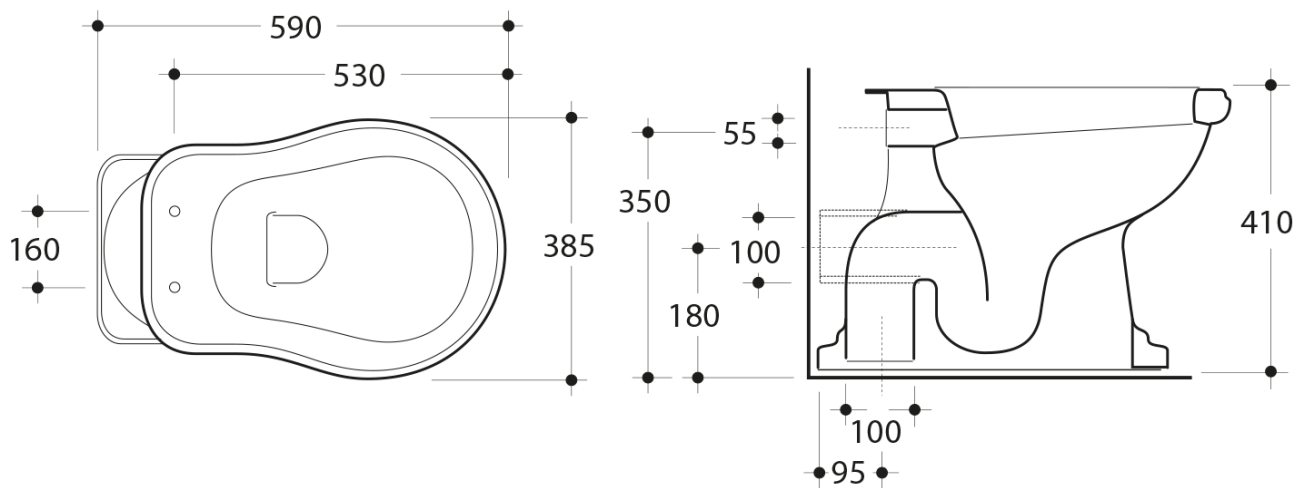

RETRO Toilet Bowl with Water Tank, P-Trap, black-chrome

KERASAN

Order code: WCSET31-RETRO-ZO

Size

Width: 385 mm
Height: 410 mm
Depth: 590 mm

Properties

Colour: Black
Material: Ceramic
Warranty: 2 years

Technical sheet

RETRO Toilet Bowl with Water Tank, P-Trap, black-chrome

KERASAN