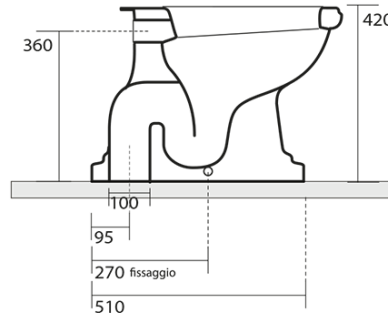

RETRO Toilet Bowl with Water Tank, S-Trap, black-chrome

KERASAN

Technical sheet