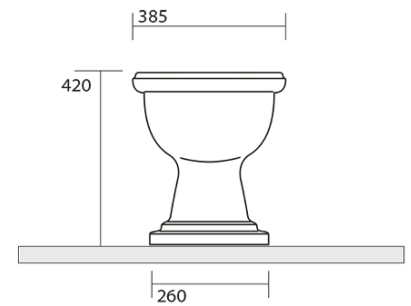

RETRO Toilet Bowl with Water Tank, S-Trap, black-chrome

KERASAN

Technical sheet