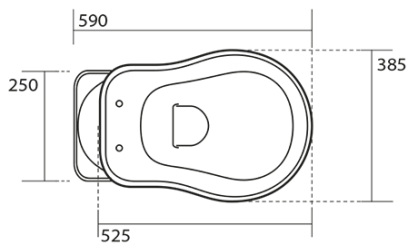

RETRO Toilet Bowl with Water Tank, S-Trap, black-chrome

KERASAN

Technical sheet