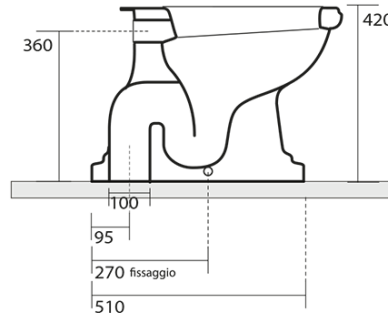

RETRO Toilet Bowl with Water Tank, S-Trap, black-chrome

KERASAN

Order code: WCSET29-RETRO-SO

Basic information

Brand: Kerasan
Series: RETRO KERASAN

Size

Width: 385 mm
Height: 420 mm
Depth: 590 mm

Properties

Colour: Black
Material: Ceramic
Flushing Technology: Standard
Flushing water volume: Flushing 6 l
Shape: Retro
Equipment: S-Trap
Package does not contain: Toilet Seat
Weight / Piece: 33.5 kg
Packaging: 4 Piece
Warranty: 2 years

We recommend buy

1 Piece RETRO Soft Close Toilet Seat, black matt/chrome (Order code: 108831)

RETRO Toilet Bowl with Water Tank, S-Trap, black-chrome

KERASAN

Technical sheet

RETRO Toilet Bowl with Water Tank, S-Trap, black-chrome