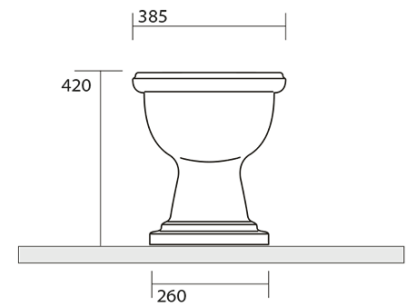

RETRO Toilet Bowl with Water Tank, S-Trap, black-chrome

KERASAN

Order code: WCSET29-RETRO-SO

Basic information

Brand: Kerasan
Series: RETRO KERASAN

Size

Width: 385 mm
Height: 420 mm
Depth: 590 mm

Properties

Colour: Black
Material: Ceramic
Flushing Technology: Standard
Flushing water volume: Flushing 6 l
Shape: Retro
Equipment: S-Trap
Package does not contain: Toilet Seat
Weight / Piece: 33.5 kg
Packaging: 4 Piece
Warranty: 2 years

We recommend buy

1 Piece RETRO Soft Close Toilet Seat, black matt/chrome (Order code: 108831)

RETRO Toilet Bowl with Water Tank, S-Trap, black-chrome

KERASAN

Technical sheet

RETRO Toilet Bowl with Water Tank, S-Trap, black-chrome