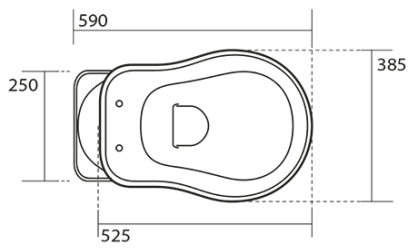

RETRO Toilet Bowl with Water Tank, S-Trap, black-chrome

KERASAN

Order code: WCSET29-RETRO-SO

Basic information

Brand: Kerasan
Series: RETRO KERASAN

Size

Width: 385 mm
Height: 420 mm
Depth: 590 mm

Properties

Colour: Black
Material: Ceramic
Flushing Technology: Standard
Flushing water volume: Flushing 6 l
Shape: Retro
Equipment: S-Trap
Package does not contain: Toilet Seat
Weight / Piece: 33.5 kg
Packaging: 4 Piece
Warranty: 2 years

We recommend buy

1 Piece RETRO Soft Close Toilet Seat, black matt/chrome (Order code: 108831)

RETRO Toilet Bowl with Water Tank, S-Trap, black-chrome

KERASAN

Technical sheet

RETRO Toilet Bowl with Water Tank, S-Trap, black-chrome