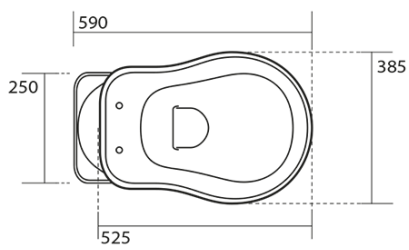

RETRO Toilet Bowl with Water Tank, S-Trap, black-chrome

KERASAN

Technical sheet