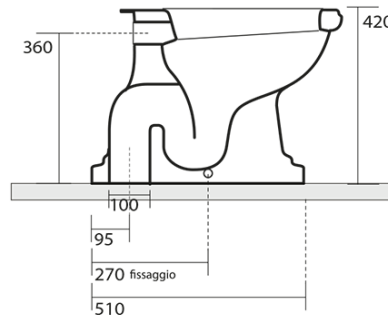

RETRO Toilet Bowl with Water Tank, S-Trap, black-chrome

KERASAN

Technical sheet